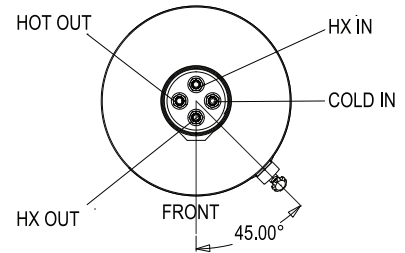

### Peerless® Partner PV® Features

- Available in 30, 55, 80 and 119 gallon capacities—a variety of sizes to help you match your domestic hot water requirements
- Durable and light-weight design is impervious to water quality variations
- Easy-to-use temperature control provides extremely accurate temperature selection
- Easy to install and no required maintenance
- High efficiency insulation provides low stand-by losses
- Removable copper coil

## Peerless® Partner® PV Tank Dimensions

Boiler Model Number	Height	Diameter
PV-40	40.5"	22.75"
PV-60	41"	28"
PV-80	53.5"	28"
PV-120	74"	28"

Top View

## Peerless® Partner® PV Ratings

Water Heater Model Number	Potable Water Volume, gallons	Standby Loss, °F/h	Continuous Draw, gal/h	First Hour Rating, gal/h	Min Heat Source output, MBH	Min Heat Source Flow, gpm output, MBH	Heat Source Friction Loss, feet	Domestic Water Connection Sizes (NPT)	Boiler Connection Sizes (NPT)
PV-40	30.0	0.8	177	199	115000	8.0	18.7	3/4"	3/4"
PV-60	55.0	0.6	177	217	115000	8.0	18.7	3/4"	3/4"
PV 80	80.0	0.4	315	381	199000	14.0	16.0	1-1/2"	1"
PV-120	119.0	0.4	381	477	244000	14.0	20.0	1-1/2"	1"