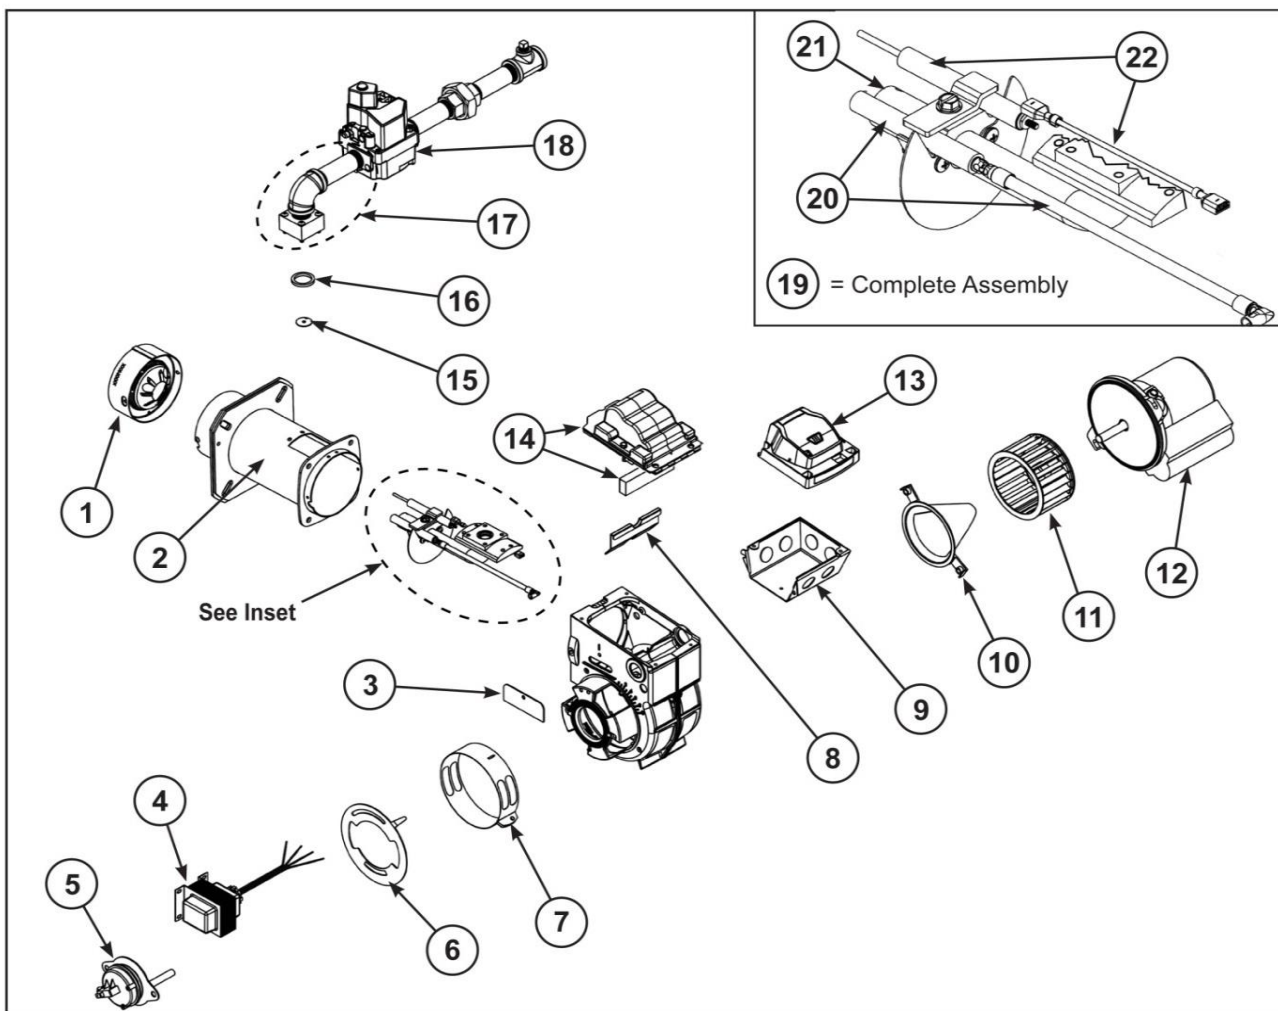

**CG4 Beckett Gas Burner**

**80,000 BTUs - 250,000 BTUs**

Chassis	CG4001
Control	GeniSys 7590
Gas Valve	3/4"
<b>Trade</b>	<b>517.00</b>

**Welded Insertions**

Part #	Description	Trade
CG4BMF3	Welded Insertion for Burnham V83 w/ F3G	358.00
CG4BMF4	Welded Insertion for Burnham V84 w/ F4G	358.00
CG4BMF6	Welded Insertion for Burnham V85 w/ F6G	358.00
CG4PBF3	Welded Insertion for Peerless WB/ECT 3 w/F3G	358.00
CG4PBF4	Welded Insertion for Peerless WB/ECT 4 w/F4G	358.00
CG4PBF6	Welded Insertion for Peerless WB/ECT 5 w/ F6G	358.00
CG4WMF3	Welded Insertion for Weil-McLain GO-3 w/F3G	358.00
CG4WMF4	Welded Insertion for Weil-McLain GO-4,5 w/F4G	358.00

Note: Go to [www.beckettcorp.com/cg4apps](http://www.beckettcorp.com/cg4apps) for an updated list of welded insertions

**Propane Conversion Kit**

Part #	Trade
F3GLPU	31.00
F4GLPU	31.00
F6GLPU	31.00

**When Quoting a Conversion Burner:**

**Model CG4 Gas Burner Replacement Parts**

Item	Part No.	Description	Trade
1	F3GU,F4GU,F6GU	CG4 Head/Shroud Assemblies	90.10
2	Specify*	Air Tube Assembly	
3	32282U	Cover Plate	4.00
4	52310U	Transformer	30.70
5	52264U	Air Proving Switch & Cover Assy	145.00
6	3709U	Shutter (4-Slot)	4.10
7	5151504	Air Band (4-Slot)	2.40
	5151502	Air Band (Blank)	3.30
8	5880	Air Baffle	1.90
9	5770	Electrical Box	4.60
10	31231U	Air Guide	6.80
11	2999U	Blower Wheel	13.30
12	21805U	Motor	69.50
13	7590D0001U	GeniSys Primary Control	117.00
14	7474U	Igniter and Gasket	60.10