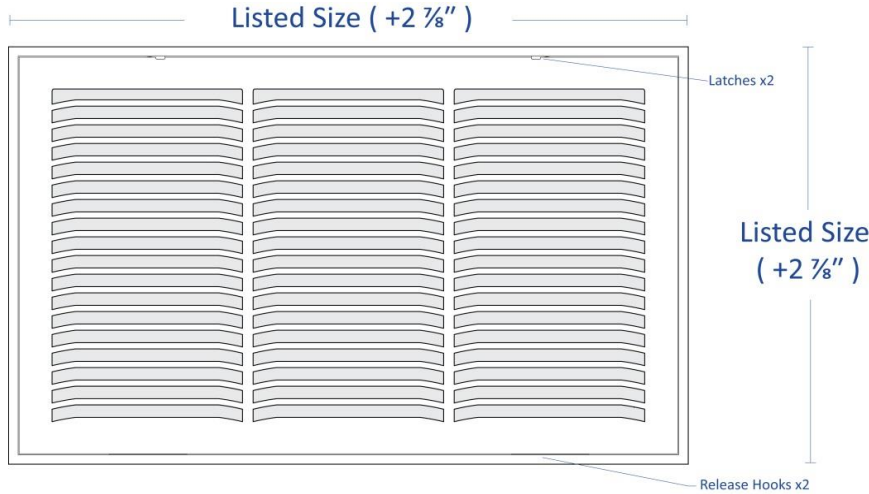

Submitted by: _____

Date: _____

Removable Face

Return Air Filter Grille

Model:

Model Features

- 1/2" louver spaced / dual angular formation
- Accepts 1" air filter
- Air filter (not included)
- Durable white powder coat finish
- Removable Face

Material: Steel

Face: Stamped

Model Size:

Project Name: _____

Architect: _____

Project Location: _____

Engineer: _____

Contractor: _____