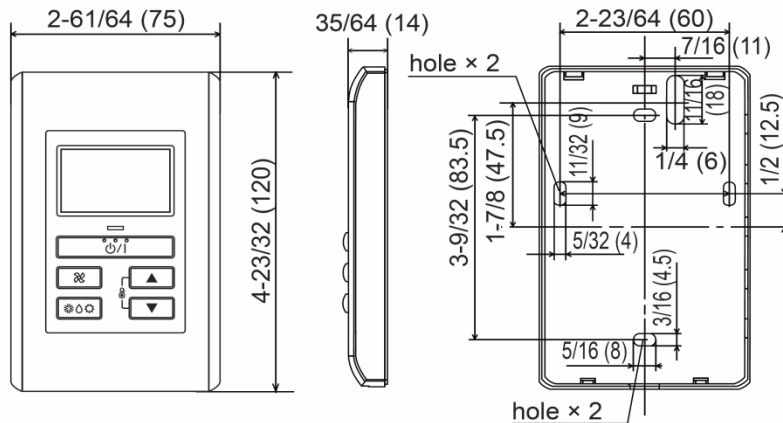

General Features:

- Easy operation
- Built-in background light function
- Easy installation with a slim shape with no bulge in back
- Operation modes: Auto/Cool/Dry/Fan/Heat
- Fan speeds: Auto/High/Medium/Low/Quiet
- Function Settings
  - See Owner's Manual
- Group control
  - Number of indoor units can be operated at the same time using a single remote controller. Depending on indoor model, some indoor units cannot be connected for group control.
- Error code display
  - If there is a problem with the system, "Er" will be displayed.
- Filter lamp reset
  - Depending on indoor model, some indoors are equipped with a filter lamp in the indoor unit's display board to indicate when it's time to clean the air filters.

Input Power..... 12v DC
Dimensions H x W x D
(in.) ..... 4-3/4 x 2-15/16 x 9/16
(mm)..... 120 x 75 x 14
Weight..... 3.2 oz

Wall mounted type			
Model name	ASU7RLF	ASU9RLS2	ASU7RLF1
	ASU9RLF	ASU12RLS2	ASU9RLF1
	ASU12RLF	ASU15RLS2	ASU12RLF1
	UTY-XCBXZ1	UTY-TWBXF	UTY-XCBXZ2

Communication kit is needed for connecting the wired remote controller to the wall mount

Compatible with most wall mounted, ducted, small cassette, and floor mounted models. For compatibility listings, see full line brochure which lists which indoor units are compatible with this wired remote.