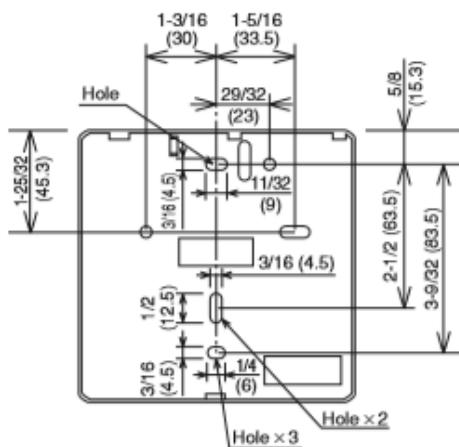

Compatible with indoor models:

ASU7RLF
ASU9RLF
ASU12RLF
ASU18RLF
ASU24RLF
ASU7RLF1
ASU9RLF1
ASU12RLF1
ASU15RLF1
ASU9RLS2
ASU12RLS2
ASU15RLS2

ASU9RLS3
ASU12RLS3
ASU15RLS3
ASU9RLS3Y
ASU12RLS3Y
ASU15RLS3Y
AUU7RLF
AUU9RLF
AUU12RLF
AUU18RLF

ARU7RLF
ARU9RLF
ARU12RLF
ARU18RLF
ARU24RLF
AGU9RLF
AGU12RLF
AGU18RLF

Unit: in. (mm)