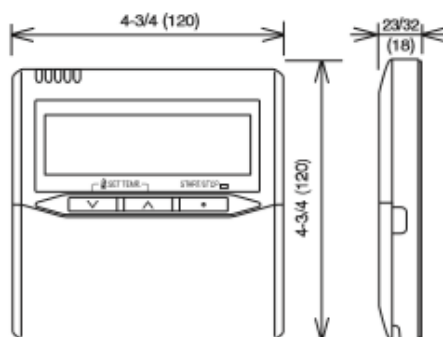

Compatible with indoor models:

ASU7RLF
ASU9RLF
ASU12RLF
ASU18RLF
ASU24RLF
ASU7RLF1
ASU9RLF1
ASU12RLF1
ASU15RLF1
ASU9RLS2
ASU12RLS2
ASU15RLS2

ASU9RLS3
ASU12RLS3
ASU15RLS3
ASU9RLS3Y
ASU12RLS3Y
ASU15RLS3Y
AUU7RLF
AUU9RLF
AUU12RLF
AUU18RLF

ARU7RLF
ARU9RLF
ARU12RLF
ARU18RLF
ARU24RLF
AGU9RLF
AGU12RLF
AGU18RLF

Unit: in. (mm)