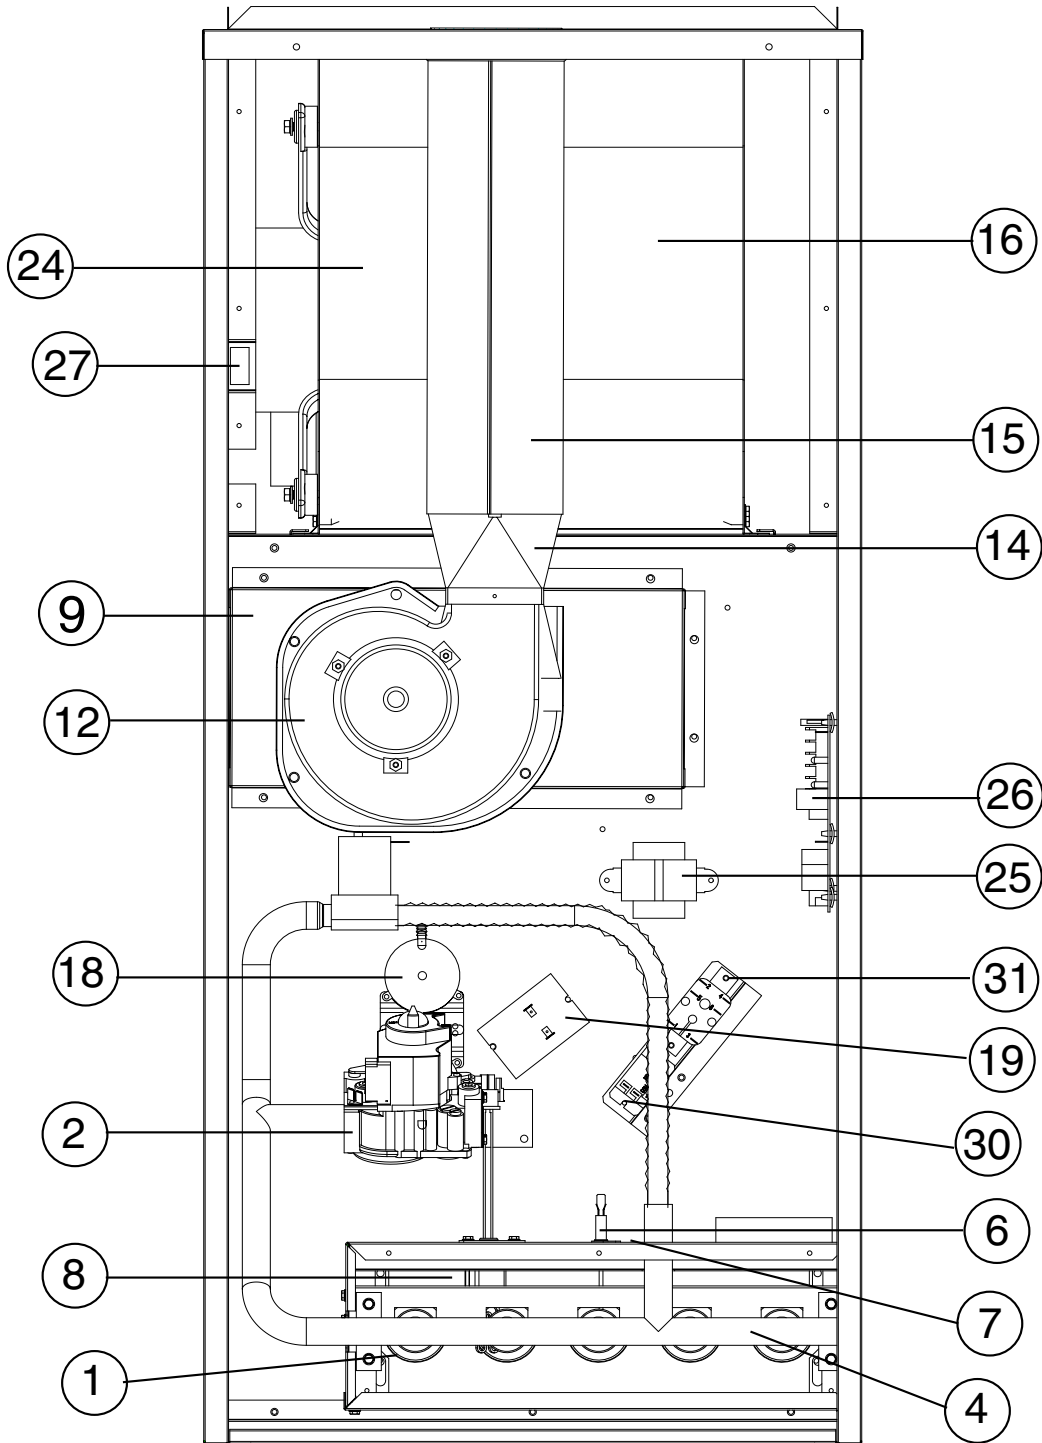

**Residential 80+ Downflow Furnace
Model *G6TK**

ITEM NO.	DESCRIPTION	072-12	072-16
1	Inshot Burner	660812	660812
2	Gas Valve	624646	624646
3	Orifice, Main Burner, No. 43	661043	661043
4	Manifold Tube	663949	663949
5	Replacement Igniter Kit (Not Shown)	903758	903758
6	Flame Sensor	632396	632396
7	Flame Roll-Out Switch (260°F)	626350	626350
8	Complete Burner Assembly	D03952R	D03952R
9	Heat Exchanger Assembly (Not Shown)	D06510R	493641R
10	Collector Pan Assembly	158627R	158628R
11¹	Gasket, Collector Pan (Not Shown)	689531	689072
12	Inducer Blower with Gasket	903111	903111
13	Gasket, Inducer (Not Shown)	689079	689079
14	Adaptor, 4" Round Assembly	368342R	368342R
15	Tube, Combustion, Insulated	262810R	262810R
16	Switch, Vent Limit, 250 °F (Not Shown)	626463	626463
17	Hose, High-Temperature Silicone (Not Shown)	263967	263967
18	Switch, Pressure	632424	632424
19	Main Air Limit 250/25°F	626449	626449
20	Wheel Blower CCW (Not Shown)	667295	667271
21	Motor - 1/3 HP (Not Shown)	902127	-----
	Motor - 1/2 HP (Not Shown)	-----	902128
22	Capacitor, 5 MFD, 370V (Not Shown)	621433	-----
	Capacitor, 10 MFD, 370V (Not Shown)	-----	621435
23	Deck Limit, 160/20 (Not Shown)	626462	626462
24	Blower Assembly	904201	902815
25	Transformer, 40 VA, 120V	621486	621486
26	Integrated Control	903106	903106
27	Door Switch	632125	632125
28	Motor Mount (Not Shown)	-----	913871
29	Door Set (Not Shown)	903116	903116
30	Relay (Not Shown)	621898	621898
31	Relay DPST (Not Shown)	621867	621867
32	Solenoid Gas Valve - Secondary	624649	624649

*G6TK 80+ Downflow