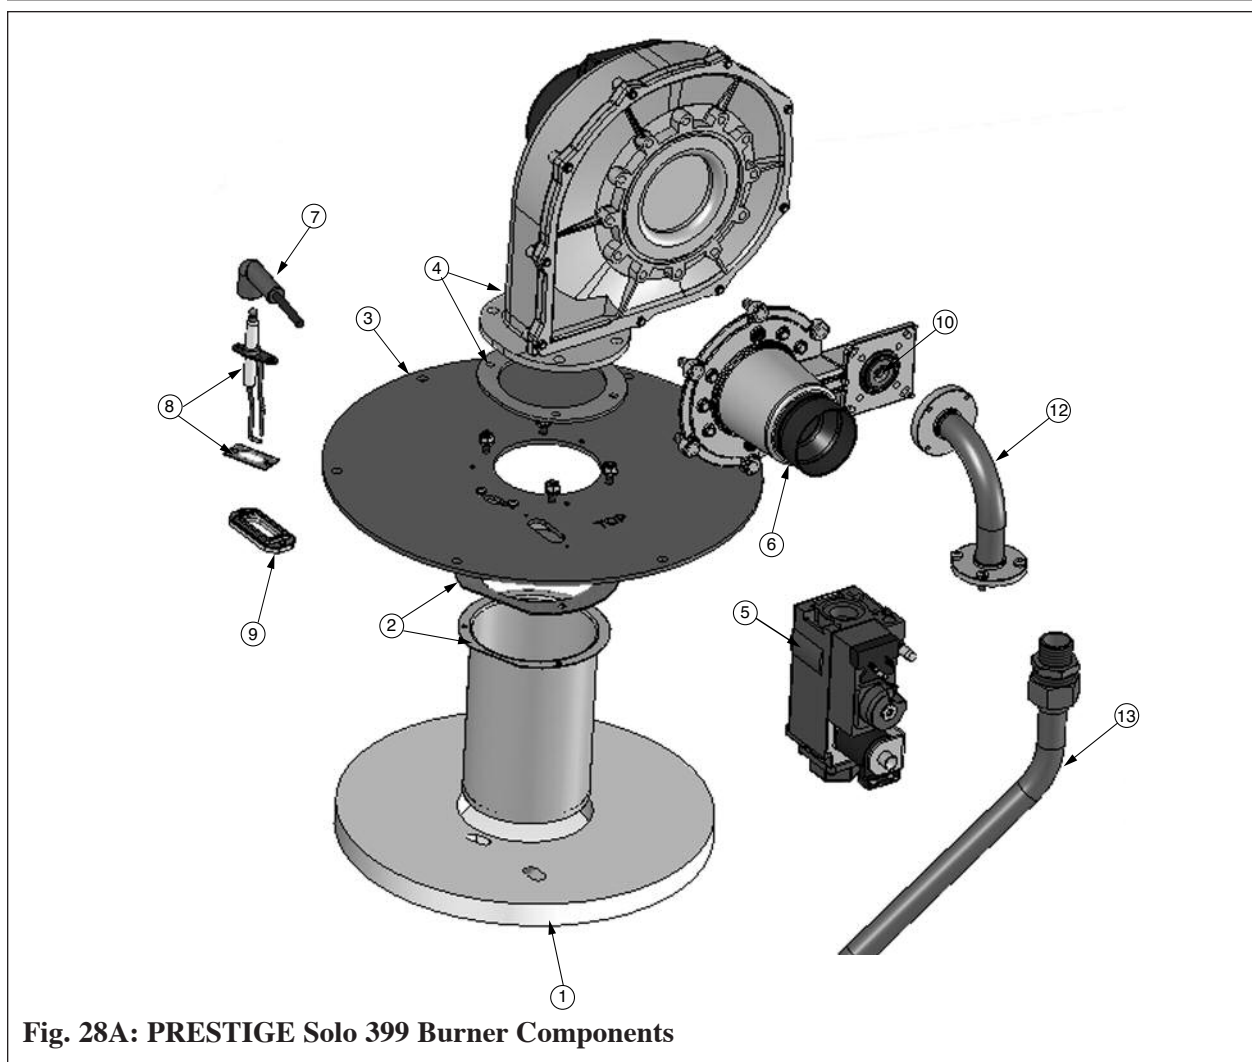

Fig. 28: PRESTIGE Solo 60/175/250 Burner Components

Item	Part # PRESTIGE Solo 60	Part # PRESTIGE Solo 175-250	Description
1	PSRKIT09	PSRKIT30	Combustion Chamber Insulation
2	PSRKIT11	PSRKIT31	Burner Head with Gasket
3	PSRKIT12	PSRKIT32	Burner Plate
4	PSRKIT55	PSRKIT13	Blower with Gasket
5	PGRKIT01		Gas Valve
6	--		Venturi - 055 (Solo 60) - 052 (Solo 175) - 051 (Solo 250)
7	PSRKIT14		Ignition Cable
8	PSRKIT15		Igniter with Gasket
9	PSRKIT16		Sight Glass Assembly (Glass, Gasket and Bracket)
10	--		Propane Orifice - Not Shown
11	--		Burner Plate Gasket - Not Shown
12	PGRKIT15		Gas Valve Rectifier Plug - Not Shown

Fig. 28A: PRESTIGE Solo 399 Burner Components

Item	Part # PRESTIGE Solo 399	Description
1	PSRKIT37	Combustion Chamber Insulation
2	PSRKIT38	Burner Head with Gasket
3	PSRKIT39	Burner Plate
4	PSRKIT40	Blower with Gasket
5	PSRKIT41	Gas Valve
6	--	Venturi
7	PSRKIT14	Ignition Cable
8	PSRKIT15	Igniter with Gasket
9	PSRKIT16	Sight Glass Assembly (Glass, Gasket and Bracket)
10	--	Propane Orifice - Not Shown
11	--	Burner Plate Gasket - Not Shown
12	PSRKIT42	Gas Valve Piping
13	PSRKIT43	Gas Supply Piping