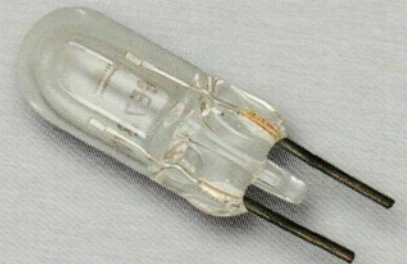

*MAG-LITE® FLASHLIGHTS perform best with MAG-LITE® LAMPS.

Quality Replacement Lamps

Quality and dependability are the hallmarks of our flashlights. We insist upon the same quality and dependability for every lamp and accessory. Each Mag-Lite® and Mini Maglite® lamp is specifically designed to work in conjunction with the reflector to deliver enhanced performance.

*Mag-Lite® Solitaire®
Flashlight Single-Cell AAA
Replacement Lamp (LK3A001)
2 Per Pack

*Mini Maglite® AAA
Flashlight 2-Cell AAA
Replacement Lamp (LM3A001)
2 Per Pack

*Mini Maglite® AA
Flashlight 2-Cell AA
Replacement Lamp (LM2A001)
2 Per Pack