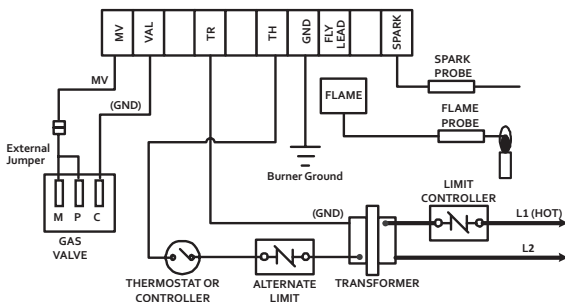

Alpha Numeric	Voltage	Additional Features
None	24V 50/60 HZ	Std. Adj.
Y	24V 50/60 HZ	Limited Max. Adj. Reg.

► System Applications

Hot Surface Ignition (HSI)

The thermostat calls for heat and energizes the HSI control. If system is equipped with prepurge, the purge fan is energized and power will be delayed thirty seconds before application to the Hot Surface Ignitor. If prepurge is not selected, the ignitor is powered within one second. The ignitor heats up and at the end of the heating period, the redundant and main valves are opened. A flame must be detected within a fixed time period or both valves close, the ignitor is turned off and the HSI control locks out unless the system is equipped with retry. Retry indicates the ignition sequence will be repeated for a total of three tries if flame is undetected or lost within 30 seconds of ignition.

Typical Wiring for Hot Surface Ignition System

Direct Spark Ignition (DSI)

The thermostat calls for heat and simultaneously energizes the DSI control module and gas valve solenoid. Sparks at the ignition electrodes ignite the gas at the main burner. Flame is sensed through the electrodes by the flame detection circuit and shuts off the sparking. If flame is not established within a fixed time period (lock-out time) main and redundant valves close, sparking ceases and the control module locks out.

Typical Wiring for Direct Spark Ignition System

Standing Pilot

Gas flow to the pilot burner is controlled by a safety valve which is manually operated and held in by current generated from a thermocouple placed in the pilot flame. When the thermostat calls for heat the main valve is energized.