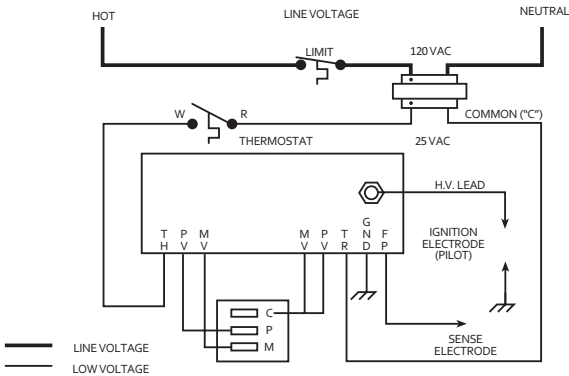

Typical Wiring for Proven/Intermittent Pilot System