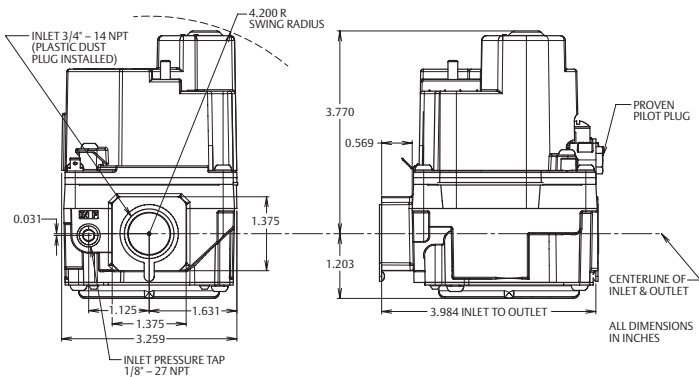

Product Features and Specifications

36H Series

Universal Replacement Electronic Ignition Gas Valve. The versatile 36H Series combination gas valves cover a wide range of applications. Designed for use with common ignition systems (HSI/DSI/Proven Pilot), it replaces hundreds of existing models in the field. The 36H Series is our highest capacity combination gas valve.

Features

- HSI/DSI/Proven Pilot
- Single Stage/Two-Stage
- Fast/Slow Opening
- Convertible – natural or LP Gas
- Adjustable regulator(s)
- Inlet/outlet screens
- Electric on-off switch
- Inlet/outlet pressure taps
- CSA approved

Specifications

Electrical Rating.....	0.41 amps (Single Stage) 0.54 amps (Two-Stage)
Voltage.....	24 VAC
Frequency.....	50/60 Hz
Operating Ambient Temperature.....	-40° to 175°F (-40° to 79°C)
Pressure Rating (max.).....	1/2 PSI (14.0" W.C.)

Pipe Size (36 H)	1" PD Capacity	
	BTU/HR	
	NAT GAS 0.64 Sp. Gr. (1000 BTU/HR)	LP GAS 1.53 Sp. Gr. (2500 BTU/HR)
3/4" x 3/4"	300,000	486,000
1/2" x 3/4"	260,000	421,000

Valve Stages	Regulator Adjustment Range		
	Nat. Gas	LP Gas	
	Single Stage	2.5" to 5.0"	5.0" to 12.0"
Two- Stage	1.0" – 3.5" Low 2.5" – 5.0" High	4.0" – 9.5" Low 8.0" – 12.0" High	

Model Number	Voltage	Type of Gas	Pipe Size	Opening Characteristics	Stages	HSI/DSI	Proven Pilot	Standing Pilot	Intermittent Pilot	Convertible Nat./LP Kit Included	Reducer Bushing Kit	Inlet & Outlet Pressure Tap
36H32-304	24 VAC	Nat./LP	1/2 x 3/4	Fast	1	Yes	Yes	No	Yes	Yes	Yes	Yes
36H32-423	24 VAC	Nat./LP	3/4 x 3/4	Fast	1	Yes	Yes	No	Yes	Yes	Yes	Yes
36H33-412	24 VAC	Nat./LP	3/4 x 3/4	Slow	1	Yes	Yes	No	Yes	Yes	Yes	Yes
36H64-463	24 VAC	Nat./LP	3/4 x 3/4	Fast	2	Yes	Yes	No	Yes	Yes	Yes	Yes
36H65-401	24 VAC	Nat./LP	3/4 x 3/4	Slow	2	Yes	Yes	No	Yes	Yes	Yes	Yes