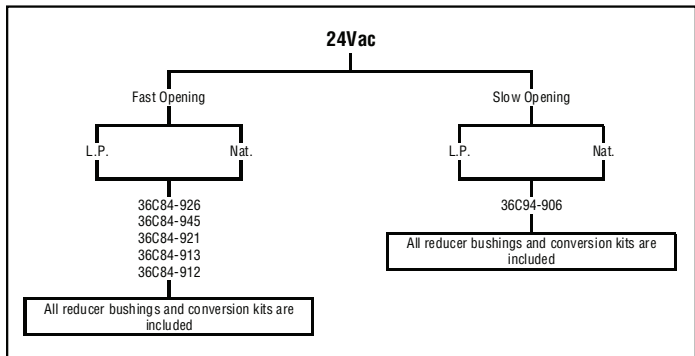

Hot Surface Ignition

Direct Spark

▶ Gas Valve Selection Guide

Standing Pilot

Cycle Pilot

▶ Range of Operation

36C

36H