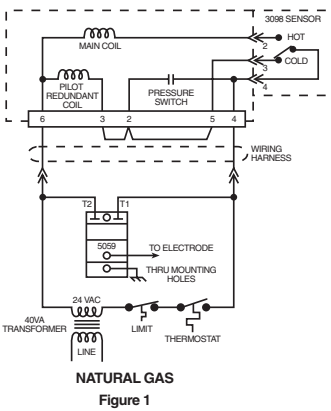

(Fig. 1)

The schematic for "ALL GASES," Figure 2, includes a safety timer which acts to close the main gas valve, turns off the pilot redundant coil and locks out the system should a flame not be detected within a fixed period of time.