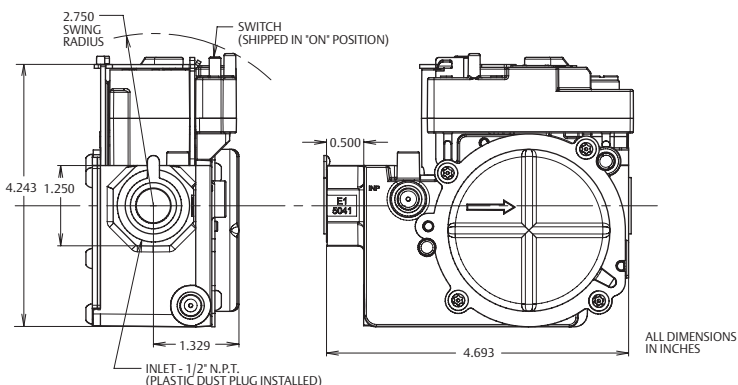

Product Features and Specifications

36J Series

Replacement Electronic Ignition Gas Valve. The versatile 36J series combination gas valves cover a wide range of applications. Designed for use with common ignition systems (HSI/DSI), it replaces hundreds of existing models in the field.

Features

- HSI/DSI
- Single Stage/Two-Stage
- Fast/Slow Opening
- Convertible – natural or LP Gas
- Adjustable regulator(s)
- Inlet/outlet screens
- Electric on-off switch
- Inlet/outlet pressure taps
- CSA approved

Specifications

Electrical Rating.....	0.28 amps (Single Stage) 0.43 amps (Two-Stage)
Voltage.....	24 VAC
Frequency.....	50/60 Hz
Operating Ambient Temperature.....	-40° to 175°F (-40° to 79°C)
Pressure Rating (max.).....	1/2 PSI (14.0" W.C.)

Pipe Size (36J)	1" PD Capacity	
	BTU/HR	
	NAT GAS 0.64 Sp. Gr. (1000 BTU/HR)	LP GAS 1.53 Sp. Gr. (2500 BTU/HR)
1/2" x 1/2"	140,000	226,800
1/2" x 1/2"	140,000	226,800

Valve Stages	Regulator Adjustment Range	
	Regulator Adjustment Range	
	Nat. Gas	LP Gas
Single Stage	2.5" to 5.0"	7.0" to 12.0"
Two-Stage	1.0" - 4.0" Low 2.0" - 5.0" High	4.0" - 10.0" Low 6.0" - 12.0" High

Model Number	Voltage	Type of Gas	Pipe Size	Opening Characteristics	Regulator Setting	Convertible Nat./LP	LP Conversion Kit Included	Flow Direction	Reducer Bushing Kit	Filter Screen	Inlet Pressure Tap	Outlet Pressure Taps
36J22-214	24 VAC	Nat./LP	1/2 x 1/2	Fast	3.5"	Yes	Yes	Str. Thru	Yes	Yes	Yes	Yes
36J24-214	24 VAC	Nat./LP	1/2 x 1/2	Slow	3.5"	Yes	Yes	Str. Thru	Yes	Yes	Yes	Yes
36J54-214	24 VAC	Nat./LP	1/2 x 1/2	2-Stage - Fast	LO 1.5" - HI 3.5"	Yes	Yes	Str. Thru	Yes	Yes	Yes	Yes
36J55-214	24 VAC	Nat./LP	1/2 x 1/2	2-Stage - Slow	LO 1.5" - HI 3.5"	Yes	Yes	Str. Thru	Yes	Yes	Yes	Yes
36J24-614	24 VAC	Nat./LP	1/2 x 1/2	Slow	3.5"	Yes	Yes	90° Bottom Outlet	No	Yes	Yes	Yes
36J55-614	24 VAC	Nat./LP	1/2 x 1/2	2-Stage - Slow	LO 1.5" - HI 3.5"	Yes	Yes	90° Bottom Outlet	No	Yes	Yes	Yes