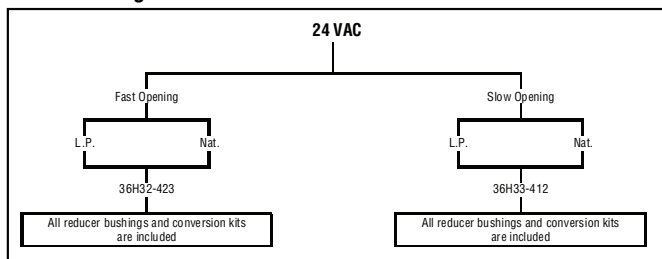

What questions need to be asked when matching up gas valves?

1. Type of Valve

- 1.1 Standing Pilot
- 1.2 Intermittent Ignition (Proven/Intermittent Pilot)
- 1.3 Direct Burner Ignition (Spark or Hot Surface)
- 1.4 Single Stage
- 1.5 Two-Stage

2. Pipe Size Both Inlet and Outlet

3. Coil Voltage

- 3.1 24V
- 3.2 750 mV
- 3.3 Line Voltage (120 or 240V)

4. Type of gas (LP or Natural)

5. Opening Characteristics of Gas Valve

- 5.1 Fast Opening
- 5.2 Slow Opening
- 5.3 Step Opening

Hot Surface Ignition