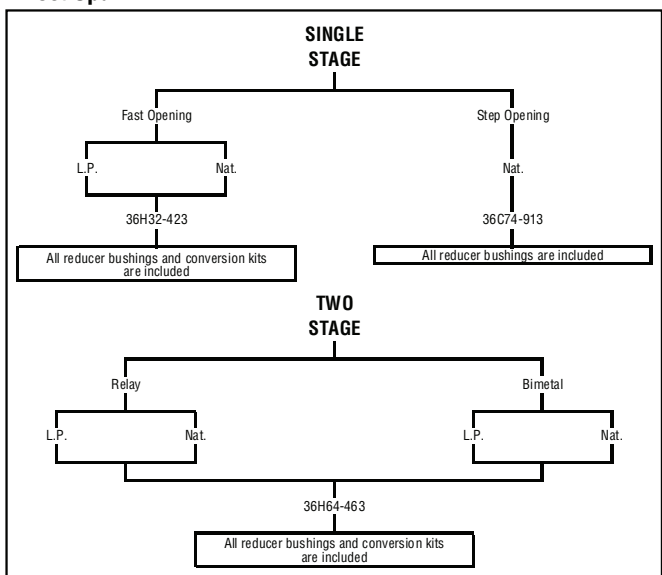

Direct Spark