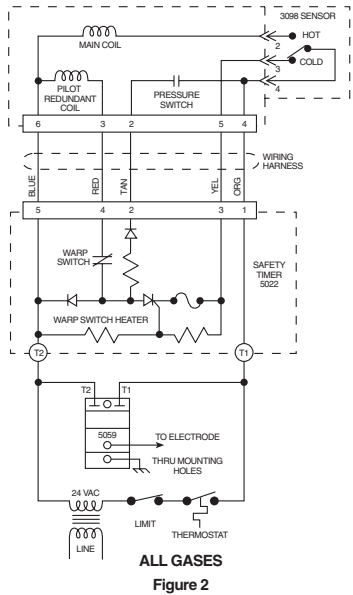

Figure 1

CYCLE PILOT HARNESSSES	
HARNESS LENGTH	TYPE NO.
36"	F115-0059
36"	F115-0064

Figure 2

▶ Product Features and Specifications

36C Series

Combination Gas Valve. The versatile 36C03 Series combination gas valves cover a wide range of applications. Designed for use with common ignition systems and standing pilots, it replaces hundreds of existing models in the field.