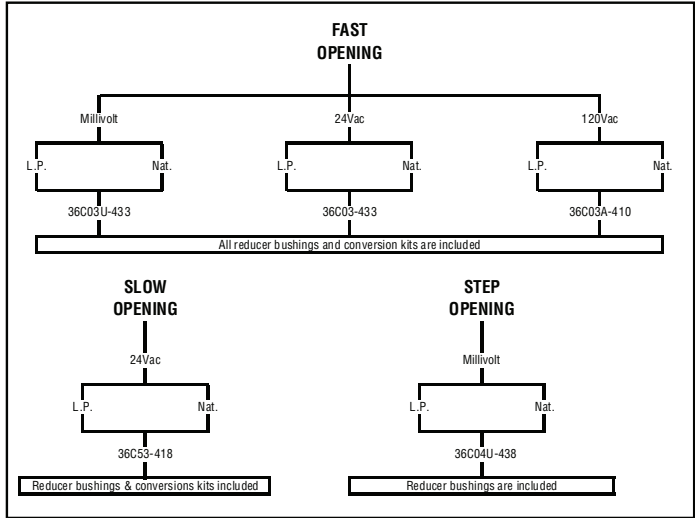

Hot Surface Ignition

Direct Spark

▶ Gas Valve Selection Guide

Standing Pilot

Cycle Pilot

▶ Range of Operation

36C

36H