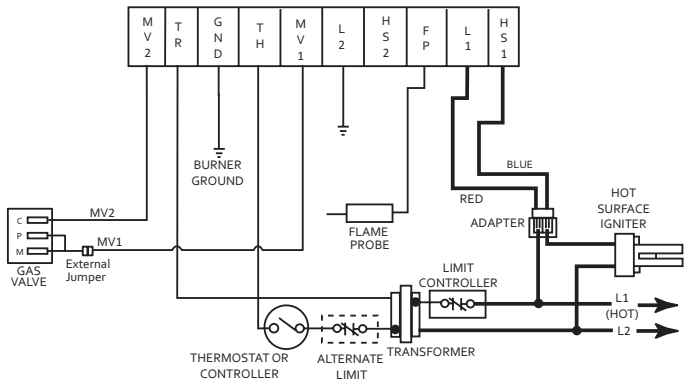

TYPE NUMBER CODING

Number	Pipe Size (inlet x outlet)
2XX	1/2 NPT x 1/2 NPT Pressure Tap Towers
5XX	1/2 NPT x 1/2 NPT 1/8 NPT Press. Taps
6XX	1/2 NPT x 1/2 NPT Bottom Outlet 1/8 NPT Press. Taps

VOLTAGE / FEATURE LETTER CODING

Typical Wiring for Hot Surface Ignition System

Direct Spark Ignition (DSI)

The thermostat calls for heat and simultaneously energizes the DSI control module and gas valve solenoid. Sparks at the ignition electrodes ignite the gas at the main burner. Flame is sensed through the electrodes by the flame detection circuit and shuts off the sparking. If flame is not established within a fixed time period (lock-out time) main and redundant valves close, sparking ceases and the control module locks out.