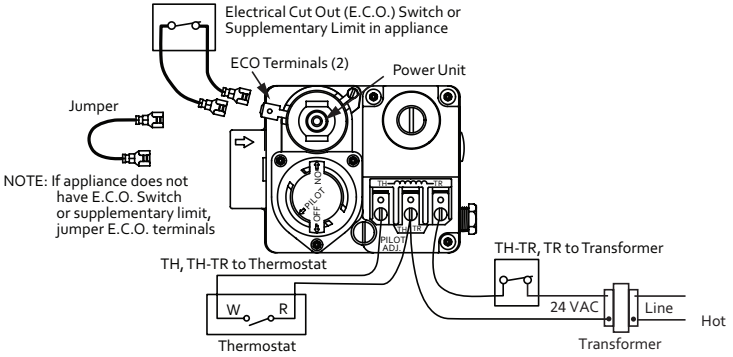

Typical Wiring for Hot Surface Ignition System

Direct Spark Ignition (DSI)

The thermostat calls for heat and simultaneously energizes the DSI control module and gas valve solenoid. Sparks at the ignition electrodes ignite the gas at the main burner. Flame is sensed through the electrodes by the flame detection circuit and shuts off the sparking. If flame is not established within a fixed time period (lock-out time) main and redundant valves close, sparking ceases and the control module locks out.

Typical Wiring for Direct Spark Ignition System

Standing Pilot

Gas flow to the pilot burner is controlled by a safety valve which is manually operated and held in by current generated from a thermocouple placed in the pilot flame. When the thermostat calls for heat the main valve is energized.