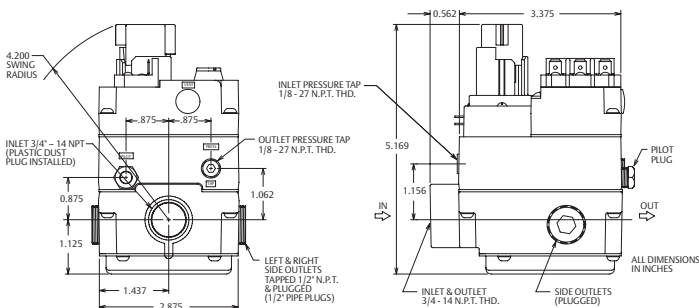

▶ Product Features and Specifications

36C Series

Combination Gas Valve. The versatile 36C03 Series combination gas valves cover a wide range of applications. Designed for use with common ignition systems and standing pilots, it replaces hundreds of existing models in the field.

Features

- Standing Pilot
- Single Stage
- Fast Opening
- Max. Capacity @
  1" PD = 280,000 BTU/HR
- Convertible – natural or LP gas
- Adjustable regulator(s)
- Inlet/outlet screens
- Line interrupter
- Inlet/outlet pressure taps
- CSA approved
- Optional sidetaps

Specifications

Electrical Rating.....	0.23 Amps @ 24 VAC
Other Voltage.....	750 mV, 120 VAC
Operating Ambient Temperature.....	-40° to 175°F (-40° to 79°C)
Pressure Rating (max.).....	1/2 PSI (14.0" W.C.)
Pilot Gas Connection.....	1/4" compression fitting
Pressure Tap	1/8" N.P.T.

Pipe Size (36 C)	1" PD Capacity	
	BTU/HR	
	NAT GAS 0.64 Sp. Gr. (1000 BTU/HR)	LP GAS 1.53 Sp. Gr. (2500 BTU/HR)
1/2" x 3/4"	230,000	372,600
3/4" x 3/4"	280,000	453,600

Valve Stages	Regulator Adjustment Range	
	Nat. Gas	LP Gas
Single Stage	2.5" to 5.0"	7.5" to 12.0"

Model Number	Typical App.	Voltage	Type of Gas	Pipe Size	Opening Characteristics	Regulator Setting	Regulator Adjustment Range	Side Taps
36C03-300	Standing Pilot	24 VAC	Nat./LP	1/2 x 3/4	Fast	3.5"	2.5"-5.0"	No
36C03-333	Standing Pilot	24 VAC	Nat./LP	1/2 x 3/4	Fast	3.5"	2.5"-5.0"	Yes
36C03-400	Standing Pilot	24 VAC	Nat./LP	3/4 x 3/4	Fast	3.5"	2.5"-5.0"	Yes
36C03-433	Standing Pilot	24 VAC	Nat./LP	3/4 x 3/4	Fast	3.5"	2.5"-5.0"	Yes
36C03U-333	Standing Pilot	750 mV	Nat./LP	1/2 x 3/4	Fast	3.5"	2.5"-5.0"	Yes
36C03U-433	Standing Pilot	750 mV	Nat./LP	3/4 x 3/4	Fast	3.5"	2.5"-5.0"	Yes
36C03A-410	Standing Pilot	120 VAC	Nat./LP	3/4 x 3/4	Fast	3.5"	2.5"-5.0"	No