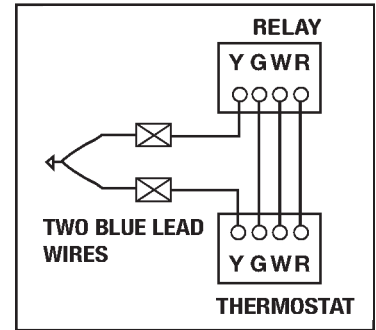

21780

MARS Condensate Pump - 24 Foot Lift

MARS new line of medium condensate pumps are designed to outperform the competition while providing quiet operation and reliability.

The MARS pump design couples industry leading performance with the installation flexibility and features you need to get the job done.

The quick release silicone check valve allows for quick and efficient servicing without the need to remove the condensate line. The integrated safety switch can be wired for equipment shut down or directly to a high level alarm.

Features:

- 24 foot lift
- 125 GPH
- 0.5 gal Reservoir
- Patent Pending, Quick Release Check Valve
- Field serviceable "Duck Bill" Check Valve
- Rubber Isolation Feet
- Drip Proof Housing Design
- Solid Float
- Integrated Safety Switch 250 volt and Float Switches
- ABS and Stainless Steel construction

MARS NO.	DESCRIPTION
21780	115 V, 60 Hz, 0.91 Amps, 71 Watts 6' Cord, 3/8" Check Valve, Safety Switch Medium Reservoir
21781	115 V, 60 Hz, 0.91 Amps, 71 Watts 6' Cord, 3/8" Check Valve, Safety Switch 20' Tubing, Medium Reservoir
21782	230 V, 60 Hz, 0.6 Amps, 75 Watts 6' Cord, 3/8" Check Valve, Safety Switch Medium Reservoir
21783	230 V, 60 Hz, 0.6 Amps, 75 Watts 6' Cord, 3/8" Check Valve, Safety Switch 20' Tubing, Medium Reservoir