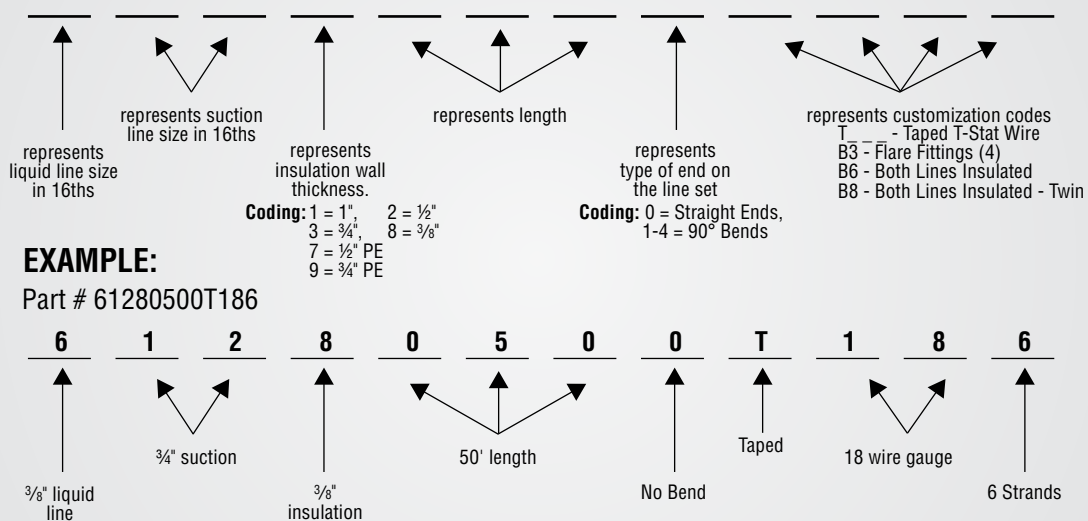

Line Sets Part Number Coding