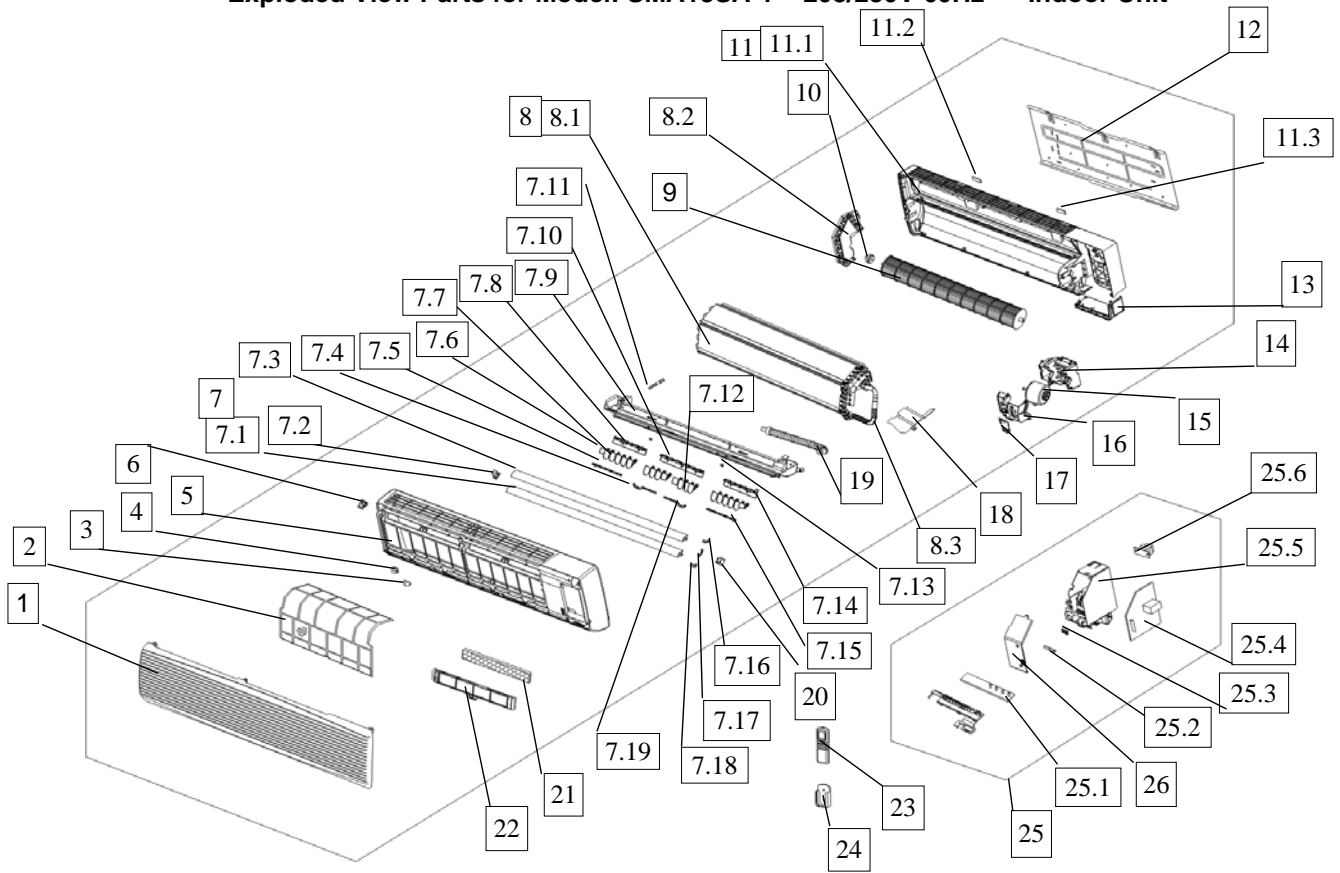

HEAT CONTROLLER, INC.

REPLACEMENT
PARTS

SMA18SA-1

**Mini-Split Air Conditioner
Cooling Only**

Exploded View Parts for Model: SMA18SA-1 208/230V 60Hz Indoor Unit

SMA18SA-1 Indoor Unit

No	Name	Quantity	Part Number
1	Front panel	1	10336111001
2	Air filter	2	10336111002
3	Screw cap	3	10336111003
4	Down clap for panel frame	4	10336111004
5	Panel frame	1	10336111005
6	Up clap for panel frame	2	10336111006
7	Air out frame assy	1	10336111007
7.1	Horizontal louver, down	1	10336111008
7.2	Left bush for horizontal louver	1	10336111009
7.3	Horizontal louver, up	1	10336111010
7.4	Louver connecter, middle-left	1	10336111011
7.5	Louver connecter, left	1	10336111012
7.6	Vertical louver, small size	2	10336111013
7.7	Vertical louver, large size	12	10336111014
7.8	Louver holder, left	1	10336111015
7.9	Air out frame	1	10336111016
7.10	Louver holder, middle	1	10336111017
7.11	Stopple	1	10336111018
7.12	Vertical louver, middle size	2	10336111019
7.13	Bush	4	10336111020
7.14	Louver holder, right	1	10336111021
7.15	Louver connecter, right	1	10336111022
7.16	Swing bar for up horizontal louver	1	10336111023
7.17	Connector for horizontal louver	1	10336111024
7.18	Swing bar for down horizontal louver	1	10336111025
7.19	Louver connecter, middle-right	1	10336111026
8	Evaporator assy	1	10336111062
8.1	Evaporator I	1	10336111063
	Evaporator II	1	10336111064
	Evaporator III	1	10336111065
	Evaporator IV	1	10336111066
	Right holder for evaporator	1	10336111032
8.2	Left holder for evaporator	1	10336111033
8.3	Input pipe for evaporator	1	10336111067
	Output pipe for evaporator	1	10336111068
9	Cross flow fan, assy	1	10336111036
10	Bearing holder	1	10336111037
11	Chassis assy	1	10336111038
11.1	Chassis	1	10336111039
11.2	Left rear cover for chassis	1	10336111040
11.3	Right rear cover for chassis	1	10336111041