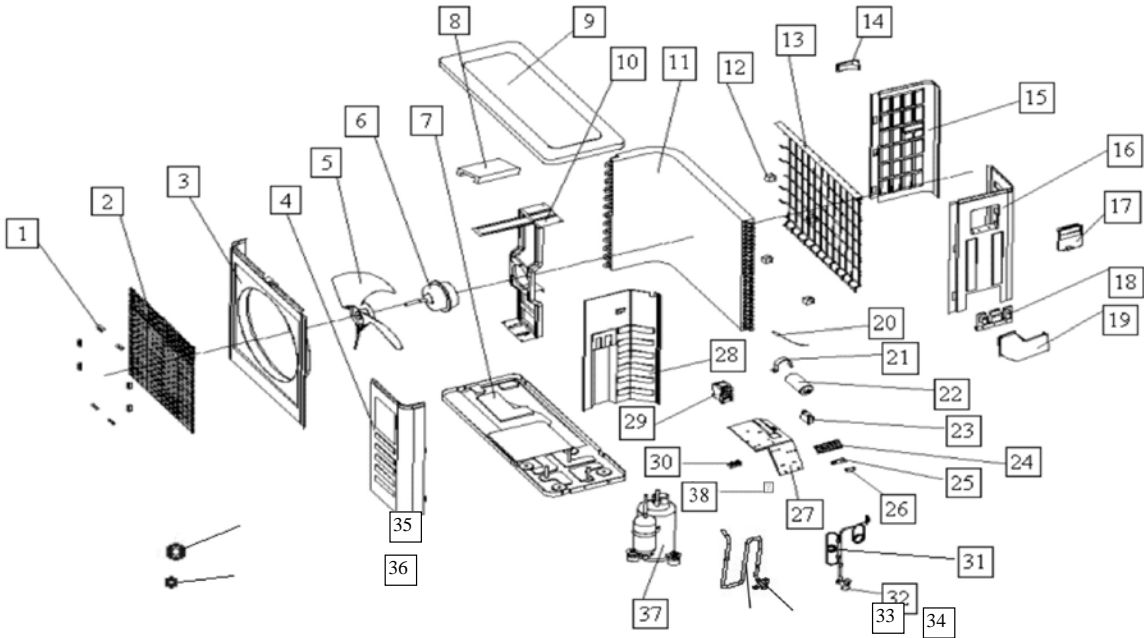

Exploded View Parts for Model: SMA18SA-1 208/230V 60Hz Outdoor Unit

SMA18SA-1 Outdoor Unit

No.	Part Name	Quantity	Part Number
1	Clamp for front net	8	10112121801
2	Front net	1	10118121801
3	Front clapboard	1	53618121801
4	Front right clapboard	1	10118121803
5	Propeller fan	1	10118121804
6	Fan motor	1	10118123801
7	Chassis	1	10122113803
8	Foam over holder for motor	1	10118121807
9	Cover	1	10118121827
10	Holder for fan motor	1	10118121809
11	Condenser	1	12818111802
13	Rear Net	1	10924121809
14	Small handle	1	10830121811
15	Left clapboard	1	10924121808
16	Rear right clapboard	1	10309121010
17	Big handle	1	10309121003
18	Installation plate for valves	1	10118113805
19	Water collector	1	10118121832
21	Capacitor clamp	1	10112121814
22	Compressor capacitor	1	50418121802
23	Fan motor capacitor	1	10109121819
24	Wire joint	1	10309121011
25	Washer for wire joint	1	10112121817
26	Clamp for wiring	1	10118121823
27	E-parts installation box	1	13821111803
28	Separating board	1	10124111808
29	Contacto	1	10121121806
30	Wire joint for multiplexer	1	10121121809
31	High Pressure Valve Ass'y	1	10336111816
32	Liquid pipe valve	1	50118121802
33	Low pressure Valve Ass'y	1	10321111813
34	Gas pipe valve	1	50118121803
35	Copper nut, TLM-A01	1	10909121012
36	Copper nut, TLM-C03	1	10912121019
37	Compressor	1	10336111818
38	Outdoor main control board	1	15021111803