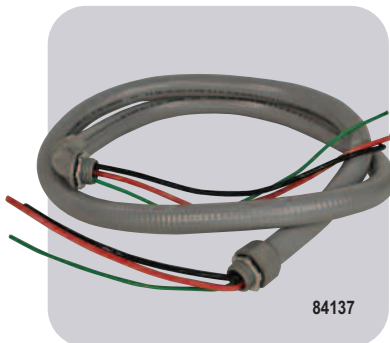

### MARS A/C Whips Non-Metallic Fittings

Non-metallic conduit with non-metal fittings.  
Assembled with UL approved components.

MARS NO.	DESCRIPTION	MARS PACK
84131	4' x 1/2" #10 ga. non-metallic whip UL	1
84133	4' x 3/4" #8 ga. non-metallic whip UL	1
84135	6' x 1/2" #10 ga. non-metallic whip UL	1
84137	6' x 3/4" #8 ga. non-metallic whip UL	1
84139	8' x 1/2" #10 ga. non-metallic whip	1
84141	8' x 3/4" #8 ga. non-metallic whip	1
84143	10' x 3/4" #8 ga. non-metallic whip	1

### MARS A/C Whips Metallic Fittings

Non-metallic conduit with metal fittings.  
Assembled with UL approved components.

MARS NO.	DESCRIPTION	MARS PACK
84132	4' x 1/2" #10 ga. metallic whip UL	1
84134	4' x 3/4" #8 ga. metallic whip UL	1
84136	6' x 1/2" #10 ga. metallic whip UL	1
84138	6' x 3/4" #8 ga. metallic whip UL	1

### MARS A/C Whips All Metallic

MARS NO.	DESCRIPTION	MARS PACK
84125	4' x 1/2" all metallic whip	1
84126	4' x 3/4" all metallic whip	1
84127	6' x 1/2" all metallic whip	1
84128	6' x 3/4" all metallic whip	1