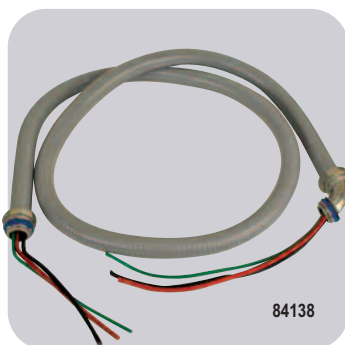

### MARS A/C Whips Non-Metallic Fittings

Non-metallic conduit with non-metal fittings.  
Assembled with UL approved components.

MARS NO.	DESCRIPTION	MARS PACK
84131	4' x 1/2" #10 ga. non-metallic whip UL	1
84133	4' x 3/4" #8 ga. non-metallic whip UL	1
84135	6' x 1/2" #10 ga. non-metallic whip UL	1
84137	6' x 3/4" #8 ga. non-metallic whip UL	1
84139	8' x 1/2" #10 ga. non-metallic whip	1
84141	8' x 3/4" #8 ga. non-metallic whip	1
84143	10' x 3/4" #8 ga. non-metallic whip	1

### MARS A/C Whips Metallic Fittings

Non-metallic conduit with metal fittings.  
Assembled with UL approved components.

MARS NO.	DESCRIPTION	MARS PACK
84132	4' x 1/2" #10 ga. metallic whip UL	1
84134	4' x 3/4" #8 ga. metallic whip UL	1
84136	6' x 1/2" #10 ga. metallic whip UL	1
84138	6' x 3/4" #8 ga. metallic whip UL	1

### MARS A/C Whips All Metallic

MARS NO.	DESCRIPTION	MARS PACK
84125	4' x 1/2" all metallic whip	1
84126	4' x 3/4" all metallic whip	1
84127	6' x 1/2" all metallic whip	1
84128	6' x 3/4" all metallic whip	1