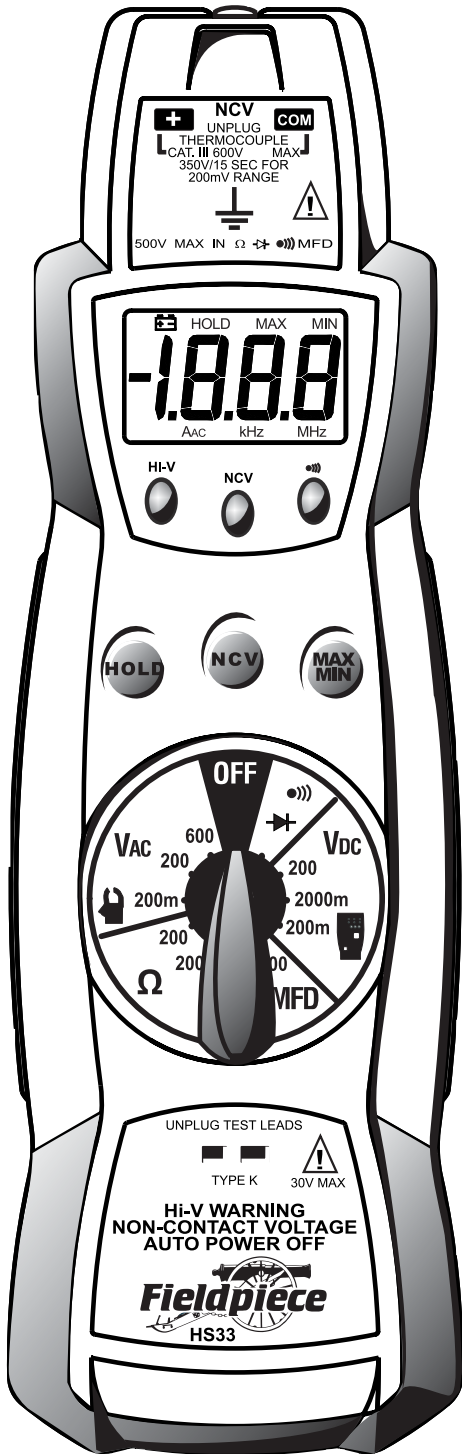

HS36

True RMS Stick Meter w/ Blue Backlight

Fieldpiece Hits a Home Run!

Autoranging
Analog bar graph
4000 count display

Non-contact voltage
Temperature
Magnetic hanger
Attach to any accessory
Clean lead storage

HS36 Includes

- HS36 Stick Meter ●
- ACH 300AAC Current Clamp ●
- ANC1 4-Pocket Case ●
- ADLS2 Deluxe Silicone Leads ●
- ASA2 Small Alligator Clips ●
- ATB1 Thermocouple ●