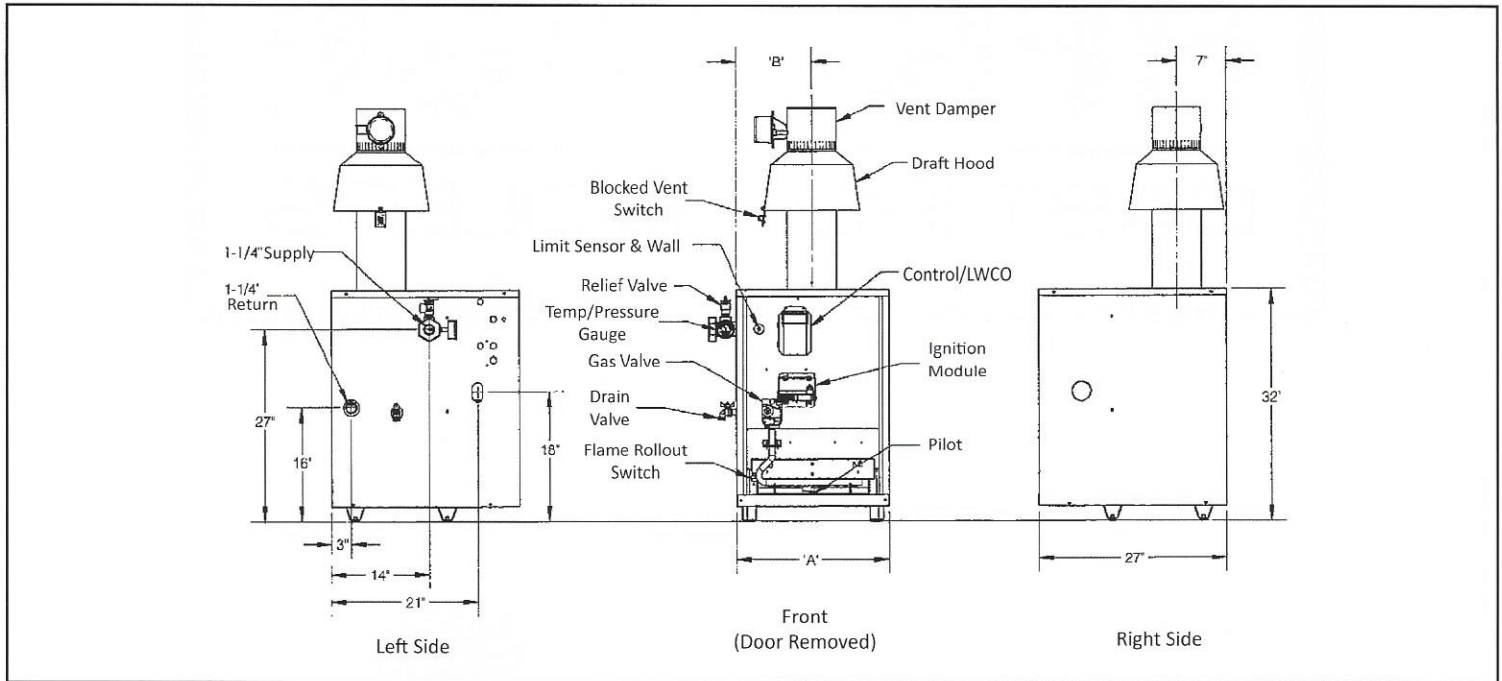

Unit shown with components installed.
See Technical Specifications on back for shipping configuration.

FOR RESIDENTIAL AND LIGHT COMMERCIAL APPLICATIONS

HERITAGE TECHNICAL SPECIFICATIONS

Standard Equipment: Vent Damper, Taco 007E Circulator, drain valve, ASME relief valve (30PSI), circulator to limit control wire harness and connecting piping shipped in parts box. HydroLevel Fuel Smart HydroStat 3200 Plus Smart Boiler Limit Control with digital display and low water cutoff functionality, Honeywell progressive opening gas valve, roll-out switch and spill switch are assembled at the factory.