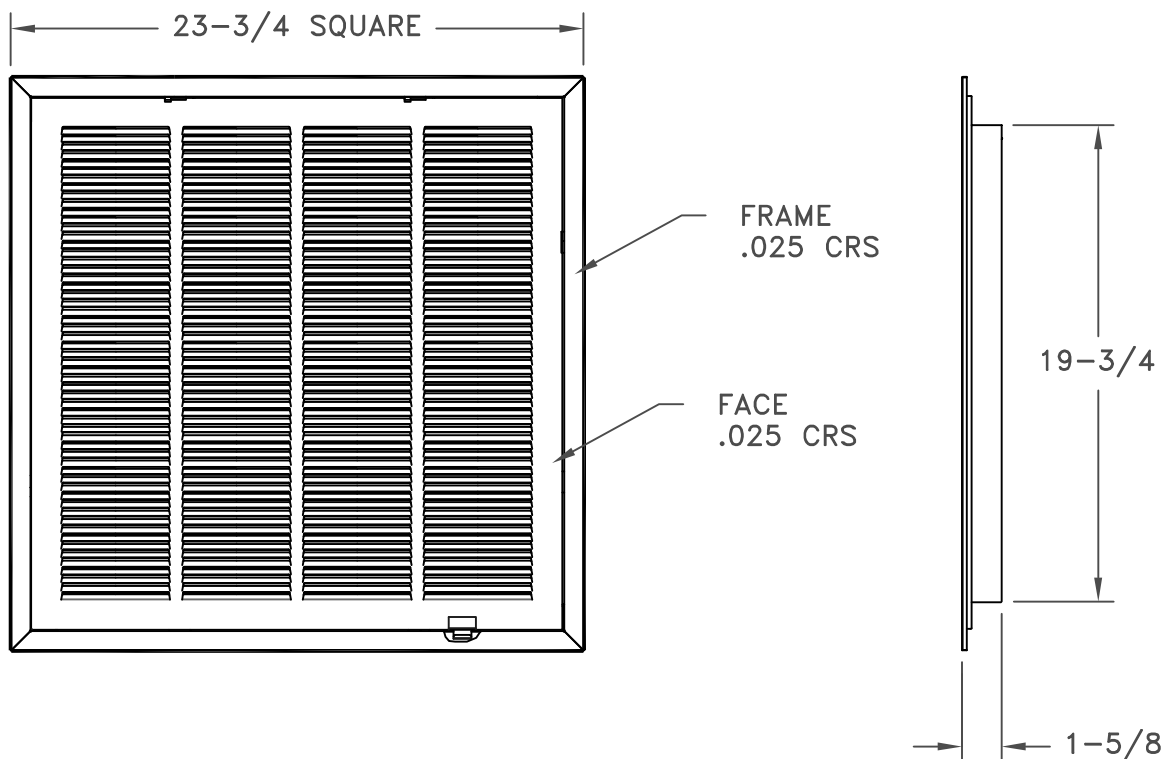

- FLUSH, REMOVABLE FACE WITH HIDDEN LATCHES AND HINGES  
CAN BE INSTALLED IN ANY DIRECTION
- 1/2 INCH FIN SPACING SET AT 40 DEGREES
- USES NOMINAL 1 x 20 x 20 INCH DISPOSABLE FILTERS
- FINISH: WHITE (W) ENAMEL