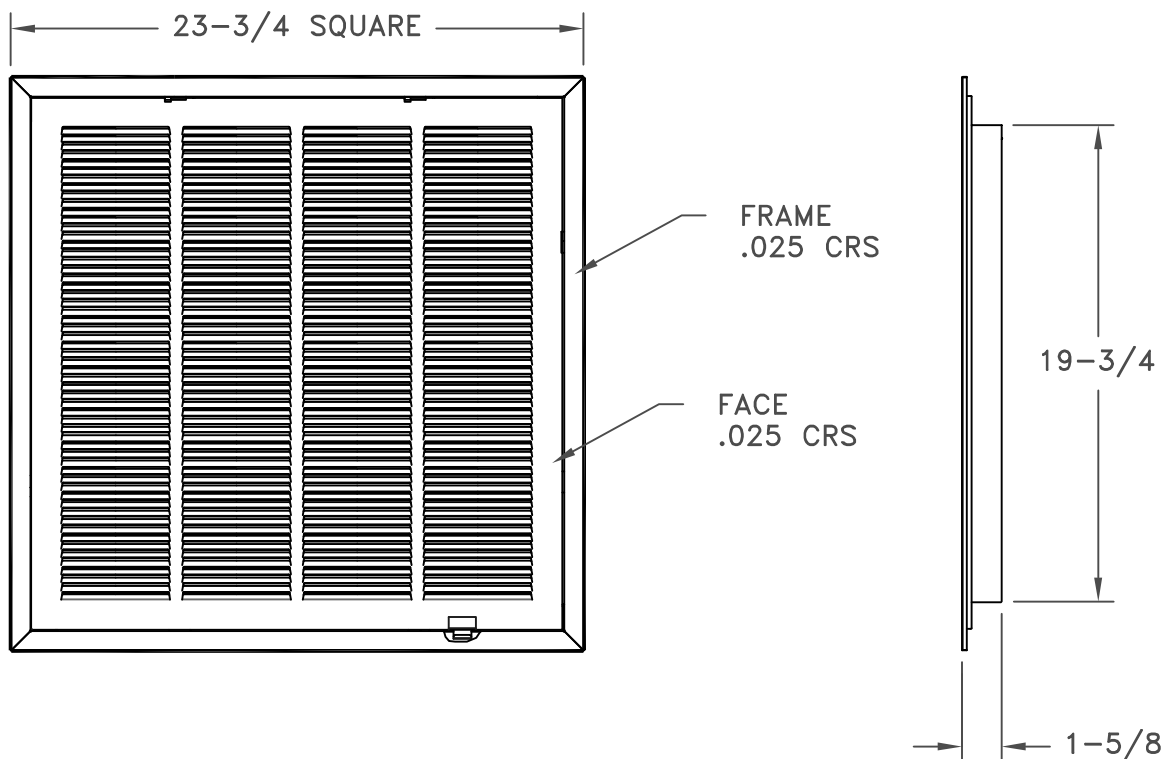

- FLUSH, REMOVABLE FACE WITH HIDDEN LATCHES AND HINGES
CAN BE INSTALLED IN ANY DIRECTION
- 1/2 INCH FIN SPACING SET AT 40 DEGREES
- USES NOMINAL 1 x 20 x 20 INCH DISPOSABLE FILTERS
- FINISH: WHITE (W) ENAMEL

JOB NAME: _____
 LOCATION: _____
 ARCHITECT: _____
 ENGINEER: _____
 CONTRACTOR: _____

SUBMITTED BY:

DATE: 06/27/2013 SD-9404

673T
 Steel T-Bar
 Lanced Face Filter Grille