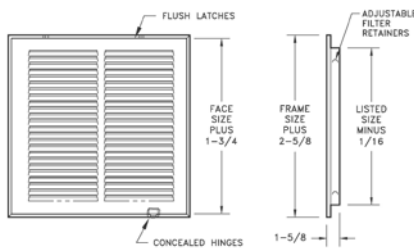

672 Return Air Grille

- All-steel construction
- 1/2" spaced fins set at 40 degrees
- Exceptional free area
- 5/16" Margin Turnback
- Bright White finish

		672 Available Sizes (in.)											
		WIDTH											
HT		6	8	10	12	14	16	18	20	24	25	30	36
4	X	X	X	X	X	X	X	X	X	X	X	X	X
6	X	X	X	X	X	X	X	X	X	X	X	X	X
8		X	X	X	X	X	X	X	X	X	X	X	X
10			X	X	X	X	X	X	X	X	X	X	X
12	X		X	X	X	X	X	X	X	X	X	X	X
14		X	X	X	X	X	X	X	X	X	X	X	X
16				X	X	X	X	X	X	X	X	X	X
18				X	X	X	X	X	X	X	X	X	X
20			X	X	X	X	X	X	X	X	X	X	X
24			X	X	X	X	X	X	X	X	X	X	X
25					X	X		X		X			
30					X	X		X	X			X	

		673 Standard Sizes (in.)											
		WIDTH											
HT		10	12	14	16	18	20	24	25	30	32	36	40
6	X			X				X		X			
8			X				X		X				
10	X						X	X	X	X			
12		X				X	X	X	X	X		X	
14			X			X	X	X	X	X		X	
16			X	X		X	X	X	X	X		X	
18		X				X	X	X	X	X			
20	X	X	X	X	X	X	X	X	X	X			X
24		X	X	X	X	X	X	X	X	X		X	
25			X	X		X		X		X		X	
30		X	X	X		X	X	X	X	X			
32				X		X		X		X			
36		X		X		X	X						
40						X							

681/A681 Register

- All-steel construction
- Aluminum face steel damper (A681)
- Used for ceiling or sidewall installations
- Ideal for shallow duct installations
- One-way deflection
- 1/2" spaced fins set at 40 degrees
- Multi-shutter valve
- 1-5/8" depth when fully opened
- Interlocking valve louvers for positive shut-off
- Bright White finish

		681 Available Sizes (in.)						
		WIDTH						
HT		8	10	12	14	16	18	20
4	X							
6	X	X	X	X	X	X	X	X