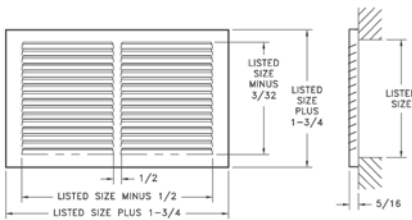

672 Return Air Grille

- All-steel construction
- 1/2" spaced fins set at 40 degrees
- Exceptional free area
- 5/16" Margin Turnback
- Bright White finish

		672 Available Sizes (in.)											
		WIDTH											
HT		6	8	10	12	14	16	18	20	24	25	30	36
4	X	X	X	X	X	X	X	X	X	X	X	X	X
6	X	X	X	X	X	X	X	X	X	X	X	X	X
8		X	X	X	X	X	X	X	X	X	X	X	X
10			X	X	X	X	X	X	X	X	X	X	X
12	X		X	X	X	X	X	X	X	X	X	X	X
14		X	X	X	X	X	X	X	X	X	X	X	X
16				X	X	X	X	X	X	X	X	X	X
18				X	X	X	X	X	X	X	X	X	X
20			X	X	X	X	X	X	X	X	X	X	X
24			X	X	X	X	X	X	X	X	X	X	X
25					X	X		X		X			
30					X	X		X	X			X	

		673 Standard Sizes (in.)											
		WIDTH											
HT		10	12	14	16	18	20	24	25	30	32	36	40
6	X			X				X		X			
8			X				X		X				
10	X						X	X	X	X			
12		X				X	X	X	X	X		X	
14			X			X	X	X	X	X		X	
16			X	X		X	X	X	X	X		X	
18		X				X	X	X	X	X			
20	X	X	X	X	X	X	X	X	X	X			X
24		X	X	X	X	X	X	X	X	X		X	
25			X	X		X		X		X		X	
30		X	X	X		X	X	X	X	X			
32				X		X		X		X			
36		X		X		X	X						
40						X							

681/A681 Register

- All-steel construction
- Aluminum face steel damper (A681)
- Used for ceiling or sidewall installations
- Ideal for shallow duct installations
- One-way deflection
- 1/2" spaced fins set at 40 degrees
- Multi-shutter valve
- 1-5/8" depth when fully opened
- Interlocking valve louvers for positive shut-off
- Bright White finish

		681 Available Sizes (in.)						
		WIDTH						
HT		8	10	12	14	16	18	20
4	X							
6	X	X	X	X	X	X	X	X