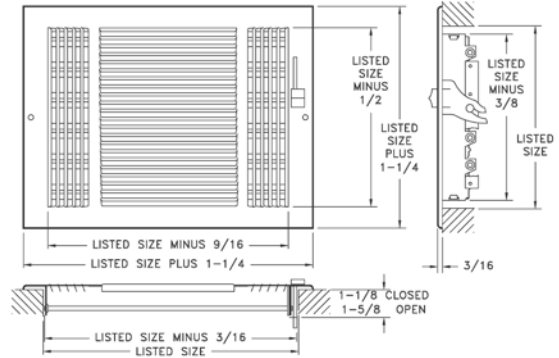

Sidewall Registers & Grilles

631 Register

- All-steel construction
- Ideal for shallow duct installations
- Used for ceiling or sidewall installations
- For heating or cooling
- Three-way deflection
- 1/3" spaced fins set at 20 degrees
- Multi-shutter valve
- 1-5/8" depth when fully opened
- Interlocking valve louvers for positive shut-off
- Bright White finish

631 Available Sizes (in.)					
HT	WIDTH				
	8	10	12	14	16
4	X	X	X	X	
6	X	X	X	X	X
8		X	X	X	

650 Return Air Grille

- All-steel construction
- 1/3" spaced fins set at 20 degrees
- Exceptional free area
- 5/16" Margin Turnback
- Bright White finish

650 Available Sizes (in.)												
HT	WIDTH											
	6	8	10	12	14	16	18	20	24	30	36	
4	X	X	X	X	X	X		X	X	X		
6	X	X	X	X	X	X	X	X	X	X	X	
8		X	X	X	X	X	X	X	X	X	X	
10	X		X	X	X	X	X	X	X	X	X	
12			X	X	X	X	X	X	X	X	X	
14	X	X	X	X	X	X	X	X	X	X		
16				X	X	X	X	X	X	X		
18				X	X		X	X	X	X		
20			X	X	X	X		X	X	X		
24	X		X	X	X	X	X	X	X	X		
25								X				
30					X			X	X	X		

A650 Available Sizes (in.)					
HT	WIDTH				
	6	10	12	14	18
6	X		X		
8				X	
10		X			
12			X		X
14				X	