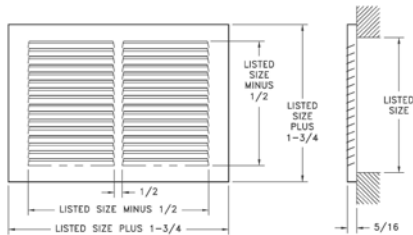

Sidewall Registers & Grilles

631 Register

- All-steel construction
- Ideal for shallow duct installations
- Used for ceiling or sidewall installations
- For heating or cooling
- Three-way deflection
- 1/3" spaced fins set at 20 degrees
- Multi-shutter valve
- 1-5/8" depth when fully opened
- Interlocking valve louvers for positive shut-off
- Bright White finish

631 Available Sizes (in.)					
HT	WIDTH				
	8	10	12	14	16
4	X	X	X	X	
6	X	X	X	X	X
8		X	X	X	

650 Return Air Grille

- All-steel construction
- 1/3" spaced fins set at 20 degrees
- Exceptional free area
- 5/16" Margin Turnback
- Bright White finish

650 Available Sizes (in.)												
HT	WIDTH											
	6	8	10	12	14	16	18	20	24	30	36	
4	X	X	X	X	X	X		X	X	X		
6	X	X	X	X	X	X	X	X	X	X	X	
8		X	X	X	X	X	X	X	X	X	X	
10	X		X	X	X	X	X	X	X	X	X	
12			X	X	X	X	X	X	X	X	X	
14	X	X	X	X	X	X	X	X	X	X		
16				X	X	X	X	X	X	X		
18				X	X		X	X	X	X		
20			X	X	X	X		X	X	X		
24	X		X	X	X	X	X	X	X	X		
25								X				
30					X			X	X	X		

A650 Available Sizes (in.)					
HT	WIDTH				
	6	10	12	14	18
6	X		X		
8				X	
10		X			
12			X		X
14				X	