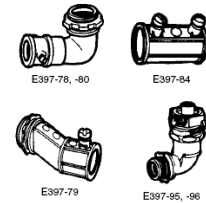

## Electrical Cable Connectors

NM, BX, GREENFIELD

Size	Desc.	Qty	Item#
3/8" x 1/2"	Straight NM connector	4	E397-50
3/8" x 1/2"	Straight BX connector	4	E397-52
1/2" x 1/2"	Greenfield set screw connector	3	E397-54
3/4" x 3/4"	Greenfield set screw connector	2	E397-56
3/8" x 90°	Angled BX flex connector	4	E397-58
1/2" x 90°	Angled BX flex connector	2	E397-60
3/4" x 90°	Angled BX flex connector	2	E397-62
3/8"	Duplex BX flex connector	2	E397-64

### THINWALL - ELECTRICAL METALLIC TUBING

1/2"	EMT straight connector	3	E397-70
3/4"	EMT straight set screw connector	2	E397-72
1/2"	EMT straight compression connector	2	E397-74
3/4"	EMT straight compression connector	2	E397-76
1/2"	EMT angle compression connector	2	E397-78
1/2"	EMT offset connector	2	E397-79
1/2"	EMT offset connector	10	E397-79B
3/4"	EMT angle compression connector	2	E397-80
1/2"	EMT set screw coupling	5	E397-84
1/2"	EMT compression coupling	5	E397-86
3/4"	EMT compression coupling	3	E397-88

### LIQUID TIGHT

1/2"	Straight liquid tight connector	2	E397-90
3/4"	Straight liquid tight connector	1	E397-92
3/8" x 1/2"	Liquid tight connector	2	E397-93
1/2" x 90°	Angled liquid tight connector	2	E397-95
3/4" x 90°	Angled liquid tight connector	1	E397-96
1/2" x 90°	Angled liquid tight connector	2	E397-98
3/4" x 90°	Angled liquid tight connector	1	E397-100