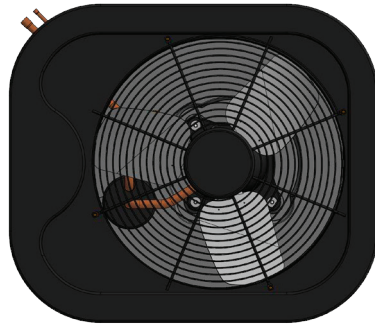

14+ SEER R-410a AIR CONDITIONERS

BC 14 SEER DIMENSIONS			
Model	A	B	C
BC18**	20.50"	36.25"	31.25"
BC24**	20.50"	36.25"	31.25"
BC30**	24.50"	36.25"	31.25"
BC36**	24.50"	36.25"	31.25"
BC42**	24.50"	36.25"	31.25"
BC48**	28.50"	36.25"	31.25"
BC60**	32.50"	36.25"	31.25"