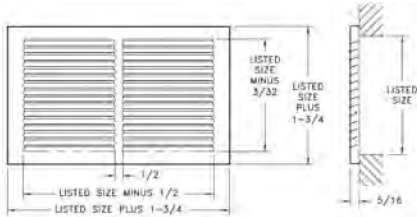

673 Return Air Filter Grille

- All-steel construction
- 1/2" spaced fins set at 40 degrees
- Effectively conceals filter
- Use standard 1" thick disposable filters (not included)
- Removable face for easy installation and cleaning
- Equipped with adjustable filter retainers
- Bright White finish

		673 Standard Sizes (in.)											
		WIDTH											
HT	10	12	14	16	18	20	24	25	30	32	36	40	
	6	X		X				X		X			
8			X				X		X				
10	X						X	X	X				
12		X			X	X	X		X		X		
14			X			X	X	X	X		X		
16			X	X		X	X	X	X		X		
18		X			X	X	X		X				
20	X	X	X	X	X	X	X	X	X			X	
24		X	X	X	X	X	X		X		X		
25			X	X		X		X		X			
30		X	X	X		X	X	X	X				
32				X		X		X					
36		X		X		X	X						
40						X							

Contact factory for sizes not listed.