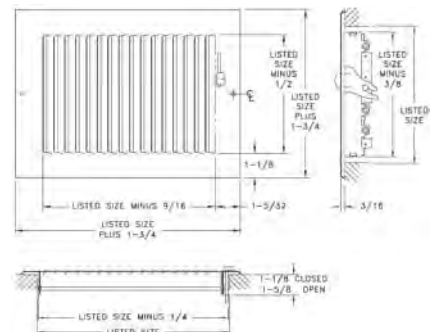

		673 Standard Sizes (in.)										
		WIDTH										
HT	10	12	14	16	18	20	24	25	30	32	36	40
	6	X		X				X		X		
8			X				X		X			
10	X						X	X	X			
12		X			X	X	X		X		X	
14			X			X	X	X	X		X	
16			X	X		X	X	X	X		X	
18		X			X	X	X		X			
20	X	X	X	X	X	X	X	X	X			X
24		X	X	X	X	X	X		X		X	
25			X	X		X		X		X		
30		X	X	X		X	X	X	X			
32				X		X		X				
36		X		X		X	X					
40						X						

Contact factory for sizes not listed.

- Some sizes are available factory installed filters (Model 659FIL). Contact factory for details.

681 Register

- All-steel construction
- Used for ceiling or sidewall installations
- Ideal for shallow duct installations
- One-way deflection
- 1/2" spaced fins set at 40 degrees
- Multi-shutter valve
- 1-5/8" depth when fully opened
- Interlocking valve louvers for positive shut-off
- Bright White finish
- Call factory for sizes available in aluminum—Model A681

		681 Available Sizes (in.)						
		WIDTH						
HT	8	10	12	14	16	18	20	
	4	X						
6	X	X	X	X	X	X	X	

Engineering Data on Page 46-47