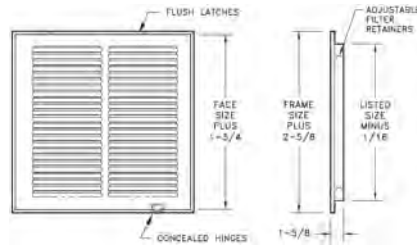

Contact factory for sizes not listed.

673 Return Air Filter Grille

- All-steel construction
- 1/2" spaced fins set at 40 degrees
- Effectively conceals filter
- Use standard 1" thick disposable filters (not included)
- Removable face for easy installation and cleaning
- Equipped with adjustable filter retainers
- Bright White finish

		673 Standard Sizes (in.)										
		WIDTH										
HT	10	12	14	16	18	20	24	25	30	32	36	40
	6	X		X				X		X		
8			X				X		X			
10	X						X	X	X			
12		X			X	X	X		X		X	
14			X			X	X	X	X		X	
16			X	X		X	X	X	X		X	
18		X			X	X	X		X			
20	X	X	X	X	X	X	X	X	X			X
24		X	X	X	X	X	X		X		X	
25			X	X		X		X		X		
30		X	X	X		X	X	X	X			
32				X		X		X				
36		X		X		X	X					
40						X						

Contact factory for sizes not listed.

- Some sizes are available factory installed filters (Model 659FIL). Contact factory for details.

681 Register

- All-steel construction
- Used for ceiling or sidewall installations
- Ideal for shallow duct installations
- One-way deflection
- 1/2" spaced fins set at 40 degrees
- Multi-shutter valve
- 1-5/8" depth when fully opened
- Interlocking valve louvers for positive shut-off
- Bright White finish
- Call factory for sizes available in aluminum—Model A681

		681 Available Sizes (in.)						
		WIDTH						
HT	8	10	12	14	16	18	20	
	4	X						
6	X	X	X	X	X	X	X	

Engineering Data on Page 46-47