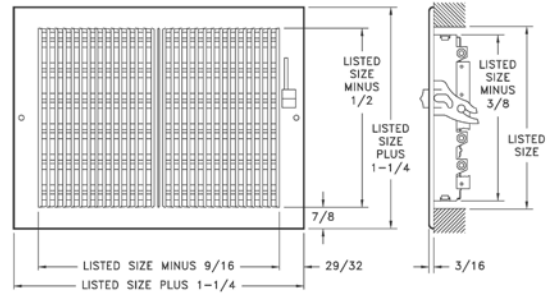

**Note:** When ordering, specify horizontal dimension first.

# Sidewall Registers & Grilles

Available with fusible link option, limited sizes (not UL-listed or fire-rated)

## 661 Register

- All-steel construction
- Used for ceiling or sidewall installations
- For heating or cooling
- Ideal for shallow duct installations
- Two-way deflection
- 1/3" spaced fins set at 20 degrees
- Galvanized multi-shutter valve
- 1-5/8" depth when fully opened
- Interlocking valve louvers for positive shut-off
- Bright White finish

661 Standard Sizes (in.)										
HT	WIDTH									
	6	8	10	12	14	16	18	20	24	30
4	X	X	X	X	X	X			X	
5		X	X	X	X					
6	X	X	X	X	X	X	X	X	X	X
8		X	X	X	X	X	X	X	X	X
10			X	X						
12				X						

**Note:** When ordering sidewall products, specify horizontal (width) dimension first.