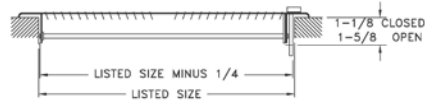

**Note:** When ordering, specify horizontal dimension first.

# Sidewall Registers & Grilles

Available with fusible link option, limited sizes (not UL-listed or fire-rated)

## 661 Register

- All-steel construction
- Used for ceiling or sidewall installations
- For heating or cooling
- Ideal for shallow duct installations
- Two-way deflection
- 1/3" spaced fins set at 20 degrees
- Galvanized multi-shutter valve
- 1-5/8" depth when fully opened
- Interlocking valve louvers for positive shut-off
- Bright White finish

661 Standard Sizes (in.)										
HT	WIDTH									
	6	8	10	12	14	16	18	20	24	30
4	X	X	X	X	X	X			X	
5		X	X	X	X					
6	X	X	X	X	X	X	X	X	X	X
8		X	X	X	X	X	X	X	X	X
10			X	X						
12				X						

**Note:** When ordering sidewall products, specify horizontal (width) dimension first.