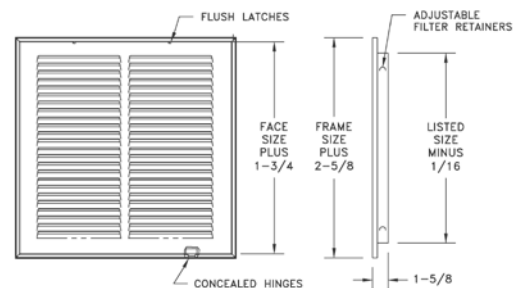

Sidewall Registers & Grilles

651 Register

- All-steel construction
- 1/3" spaced fins set at 20 degrees
- Volume-control damper
- Bright White finish

651 Available Sizes (in.)				
HT	WIDTH			
	8	10	12	14
4	X	X	X	
6	X	X	X	X

659 Return Air Filter Grille

- All-steel construction
- 1/3" spaced fins set at 20 degrees
- Effectively conceals filter
- Use standard 1" thick disposable filters (not included)
- Removable face for easy installation and cleaning
- Equipped with adjustable filter retainers
- Bright White finish

659 Standard Sizes (in.)										
HT	WIDTH									
	10	12	14	16	18	20	24	25	30	36
6		X	X				X		X	
8							X		X	
10	X					X	X		X	
12		X			X	X	X		X	
14			X			X	X	X	X	X
16				X		X	X	X	X	
18					X		X		X	
20	X	X	X	X		X	X	X	X	
24		X	X		X	X	X		X	
25			X	X		X		X		
30			X	X		X	X		X	
36							X			

Note: When ordering, specify horizontal dimension first.