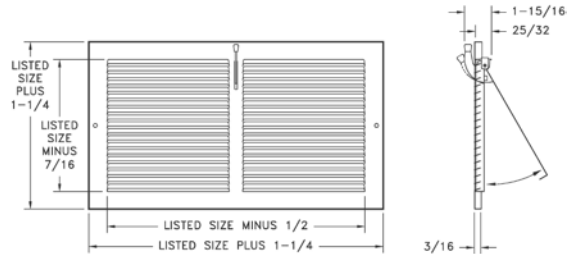

## 651 Register

- All-steel construction
- 1/3" spaced fins set at 20 degrees
- Volume-control damper
- Bright White finish

651 Available Sizes (in.)				
HT	WIDTH			
	8	10	12	14
4	X	X	X	
6	X	X	X	X

659 Standard Sizes (in.)										
HT	WIDTH									
	10	12	14	16	18	20	24	25	30	36
6		X	X				X		X	
8							X		X	
10	X					X	X		X	
12		X			X	X	X		X	
14			X			X	X	X	X	X
16				X		X	X	X	X	
18					X		X		X	
20	X	X	X	X		X	X	X	X	
24		X	X		X	X	X		X	
25			X	X		X		X		
30			X	X		X	X		X	
36							X			

661 Standard Sizes (in.)										
HT	WIDTH									
	6	8	10	12	14	16	18	20	24	30
4	X	X	X	X	X	X			X	
5		X	X	X	X					
6	X	X	X	X	X	X	X	X	X	X
8		X	X	X	X	X	X	X	X	X
10			X	X						
12				X						

**Note:** When ordering sidewall products, specify horizontal (width) dimension first.