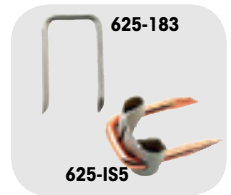

CATALOG NO.	DESCRIPTION	UOM	ORDER MULTIPLE
620-6-2	6 AWG, 2 Conductors with Ground – 125' per pack	EA	1
620-8-2	8 AWG, 2 Conductors with Ground – 125' per pack	EA	1
620-10-2	10 AWG, 2 Conductors with Ground – 250' per pack	EA	1
620-12-2	12 AWG, 2 Conductors with Ground – 250' per pack	EA	1
620-14-2	14 AWG, 2 Conductors with Ground – 250' per pack	EA	1

U.L. Listed 719 Federal Specifications J-C94.

EMT (Thinwall) Fittings

These are used to join EMT conduit to boxes on enclosures.

CATALOG NO.	DESCRIPTION	UOM	ORDER MULTIPLE
625-800	Set Screw Connector – 1/2"	EA	50
625-801	Set Screw Connector – 3/4"	EA	25
625-304	Strap – One Hole – 1/2"	EA	100
625-305	Strap – One Hole – 3/4"	EA	100
625-810	Set Screw Coupling – 1/2"	EA	50
625-811	Set Screw Coupling – 3/4"	EA	25

Cable Staples

Cable Staples for NMB Cable (Romex) and Copper Insulated Staples for thermostat wire.

CATALOG NO.	DESCRIPTION	UOM	ORDER MULTIPLE
625-183	Romex Staples – 1/2", pack of 100	PK	1
625-IS5	Copper Insulated #5 Staples for T-Stat Wire	EA	100