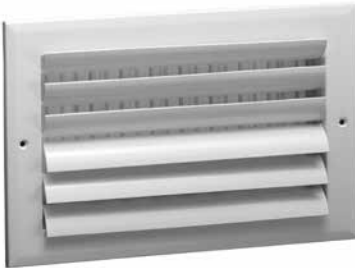

# Sidewall Registers & Grilles

## A611MS/A611OB Register

- Aluminum face/fin construction
- For sidewall or ceiling application
- One-way deflection
- Adjustable curved blades increase deflection control
- Galvanized multi-shutter valve or opposed-blade damper
- Bright White finish

## A612MS/A612OB Register

- Aluminum face/fin construction
- For sidewall or ceiling application
- Two-way deflection
- Adjustable curved blades increase deflection control
- Galvanized multi-shutter valve or opposed-blade damper
- Bright White finish

## A613MS/A613OB Register

- Aluminum face/fin construction
- For sidewall or ceiling application
- Three-way deflection
- Adjustable curved blades increase deflection control
- Galvanized multi-shutter valve or opposed-blade damper
- Bright White finish