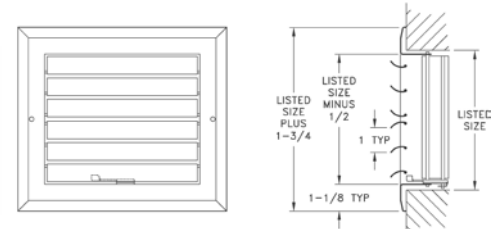

## A611MS/A611OB Register

- Aluminum face/fin construction
- For sidewall or ceiling application
- One-way deflection
- Adjustable curved blades increase deflection control
- Galvanized multi-shutter valve or opposed-blade damper
- Bright White finish

A611 Available Sizes (in.)					
HT	WIDTH				
	6	8	10	12	14
4		X	X	X	
6	X		X	X	X
8		X	X	X	X
10			X		
12				X	

A612 Available Sizes (in.)				
HT	WIDTH			
	8	10	12	14
6		X	X	X
8	X		X	X
10		X		
12			X	

A614 Available Sizes (in.)					
HT	WIDTH				
	6	8	10	12	14
6	X				
8		X			
10			X		
12				X	
14					X