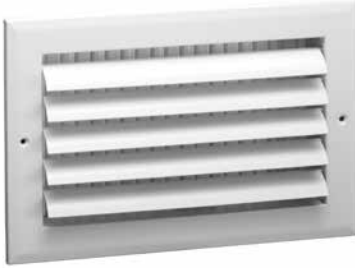

# Sidewall Registers & Grilles

## A611MS/A611OB Register

- Aluminum face/fin construction
- For sidewall or ceiling application
- One-way deflection
- Adjustable curved blades increase deflection control
- Galvanized multi-shutter valve or opposed-blade damper
- Bright White finish

## A612MS/A612OB Register

- Aluminum face/fin construction
- For sidewall or ceiling application
- Two-way deflection
- Adjustable curved blades increase deflection control
- Galvanized multi-shutter valve or opposed-blade damper
- Bright White finish

## A613MS/A613OB Register

- Aluminum face/fin construction
- For sidewall or ceiling application
- Three-way deflection
- Adjustable curved blades increase deflection control
- Galvanized multi-shutter valve or opposed-blade damper
- Bright White finish