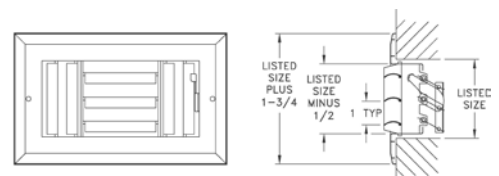

A611 Available Sizes (in.)					
HT	WIDTH				
	6	8	10	12	14
4		X	X	X	
6	X		X	X	X
8		X	X	X	X
10			X		
12				X	

## A612MS/A612OB Register

- Aluminum face/fin construction
- For sidewall or ceiling application
- Two-way deflection
- Adjustable curved blades increase deflection control
- Galvanized multi-shutter valve or opposed-blade damper
- Bright White finish

A612 Available Sizes (in.)				
HT	WIDTH			
	8	10	12	14
6		X	X	X
8	X		X	X
10		X		
12			X	

A613 Available Sizes (in.)					
HT	WIDTH				
	6	8	10	12	14
4		X	X		
6	X		X	X	X
8		X		X	X
10			X		
12				X	
14					X