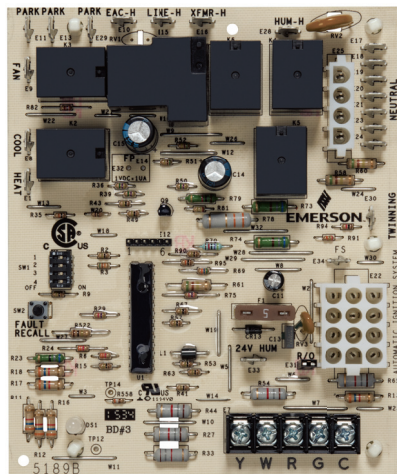

Lennox/Allied Air

HSI & Spark Single Stage Furnace Control Kits

50M56U-801

Integrated Furnace Control

- 120V HSI Ignition
- PSC Blower Motor

Replaces 81W03, 56W19, 94W83 and 74W03 Lennox Family Control Platforms

50D50-801

Non-Integrated Ignition Module

- Intermittent/Proven Pilot Spark Ignition
- Direct and Indirect Flame Sense

Replaces 30W33 Kit on G20/G20R/G23/G26 Furnaces

Direct Replacement is Fast and Easy.

Kits ensure continued peak system performance.

Lennox/Allied Air

HSI & Spark Single Stage Furnace Control Kits

50M56U-801

Integrated Control

Features

- 120V Ignitor Output
- Heat, Cool, Fan Only PSC Blower Speeds
- Diagnostic LED with Fault Recall
- Mounts Using OEM Standoff Locations
- Agency Approved
- Adapter Harness for Application Flexibility

Dip Switch Adjustable Timings (seconds)

Heat Delay-To-Fan-On	Heat Delay-To-Fan-Off	Cool Delay-To-Fan-On	Cool Delay-To-Fan-Off
30*/45	60/90/120*/180	2	2/60*

*Default setting

Cross Reference

Lennox, Armstrong, AirEase, Concord, Ducane, Aire-Flo	
100973-01*	12L4201
100973-02*	17W70*
1012-83-9673A	50A55-120
1012-967	56L8501
1012-968	56W19
1012-969*	74W03
1012-969A*	75M1701*
1012-977A	78M1701*
103085-01	78M4701*
103085-02	80M2701
103085-03	81W03*
103098-01	81W11
1195-83-100A	94W83
1195-100	R47582-001