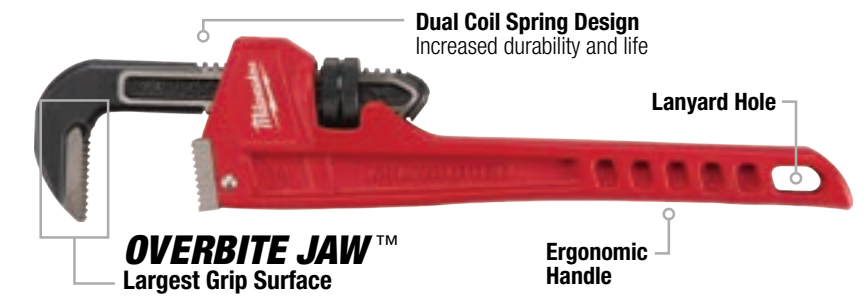

CHEATER

CHEATER ALUMINUM ADAPTABLE PIPE WRENCH

**MOST ADAPTABLE.
ALL-IN-ONE.**

Ergonomic Handle
Maximum Comfort

Model #	Description	Material	Max Jaw Capacity
48-22-7318	CHEATER Aluminum Adaptable Pipe Wrench	Aluminum	2-1/2"

CHEATER STEEL ADAPTABLE PIPE WRENCH

3 LENGTH DESIGN

Hardened Jaws
Increased Durability and Grip

Model #	Description	Material	Max Jaw Capacity
48-22-7314	CHEATER Steel Adaptable Pipe Wrench	Steel	2-1/2"

STEEL & ALUMINUM PIPE WRENCHES

LARGEST GRIP SURFACE

Steel

Aluminum

Model #	Description	Length	Material	Max Jaw Capacity
48-22-7106	6" Steel Pipe Wrench	6"	Steel	3/4"
48-22-7108	8" Steel Pipe Wrench	8"	Steel	1"
48-22-7110	10" Steel Pipe Wrench	10"	Steel	1-1/2"
48-22-7112	12" Steel Pipe Wrench	12"	Steel	2"
48-22-7114	14" Steel Pipe Wrench	14"	Steel	2"
48-22-7118	18" Steel Pipe Wrench	18"	Steel	2-1/2"
48-22-7124	24" Steel Pipe Wrench	24"	Steel	3"
48-22-7136	36" Steel Pipe Wrench	36"	Steel	5"
48-22-7148	48" Steel Pipe Wrench	48"	Steel	6"

STEEL OFFSET HEX PIPE WRENCH

SMOOTH JAW WON'T MAR SURFACES

Protects Chrome Surfaces

Model #	Description	Material	Max Jaw Capacity
48-22-7171	Steel Offset Hex Pipe Wrench	Steel	2-5/8"

STEEL SMOOTH JAW PIPE WRENCH