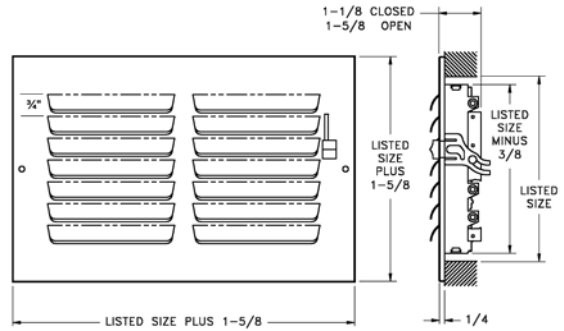

Sidewall Registers & Grilles

301 Register

- All-steel one-piece stamped-face curved-blade construction
- One-way deflection
- One-way air pattern
- For sidewall or ceiling application
- Multi-shutter valve
- Listed heights 10" and larger require double valves
- Bright White enamel finish

301 Available Sizes (in.)					
HT	WIDTH				
	6	8	10	12	14
4		X	X	X	X
6	X	X	X	X	X
8		X	X	X	X
10			X		
12				X	

A301 Register

- Aluminum one-piece stamped-face curved-blade construction
- For sidewall or ceiling application
- One-way deflection
- One-way air pattern
- Galvanized multi-shutter valve
- Listed heights 10" and larger require double valves
- Bright White enamel finish

A301 Available Sizes (in.)					
HT	WIDTH				
	6	8	10	12	14
4		X	X	X	
6	X	X	X	X	X
8		X	X	X	X
10			X		

302 Register

- All-steel one-piece stamped-face curved-blade construction
- Two-way deflection
- Two-way air pattern
- For sidewall or ceiling application
- Multi-shutter valve
- Listed heights 10" and larger require double valves
- Bright White enamel finish

A302 Available Sizes (in.)		
HT	WIDTH	
		10
6	X	X
8		X
10	X	

303 Register

- All-steel one-piece stamped-face curved-blade construction
- Three-way deflection
- Three-way air pattern
- For sidewall or ceiling application
- Multi-shutter valve
- Listed heights 10" and larger require double valves
- Bright White enamel finish