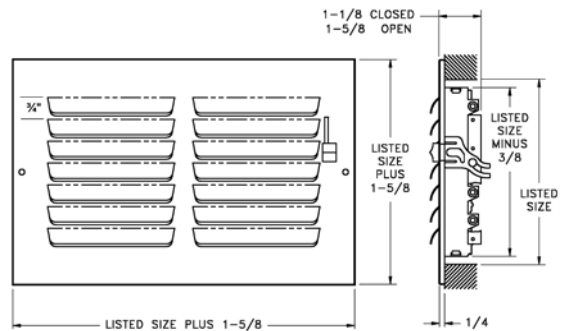

Sidewall Registers & Grilles

301 Register

- All-steel one-piece stamped-face curved-blade construction
- One-way deflection
- One-way air pattern
- For sidewall or ceiling application
- Multi-shutter valve
- Listed heights 10" and larger require double valves
- Bright White enamel finish

301 Available Sizes (in.)					
HT	WIDTH				
	6	8	10	12	14
4		X	X	X	X
6	X	X	X	X	X
8		X	X	X	X
10			X		
12				X	

A301 Register

- Aluminum one-piece stamped-face curved-blade construction
- For sidewall or ceiling application
- One-way deflection
- One-way air pattern
- Galvanized multi-shutter valve
- Listed heights 10" and larger require double valves
- Bright White enamel finish

A301 Available Sizes (in.)					
HT	WIDTH				
	6	8	10	12	14
4		X	X	X	
6	X	X	X	X	X
8		X	X	X	X
10			X		

302 Register

- All-steel one-piece stamped-face curved-blade construction
- Two-way deflection
- Two-way air pattern
- For sidewall or ceiling application
- Multi-shutter valve
- Listed heights 10" and larger require double valves
- Bright White enamel finish

A302 Available Sizes (in.)		
HT	WIDTH	
		10
6	X	X
8		X
10	X	

303 Register

- All-steel one-piece stamped-face curved-blade construction
- Three-way deflection
- Three-way air pattern
- For sidewall or ceiling application
- Multi-shutter valve
- Listed heights 10" and larger require double valves
- Bright White enamel finish