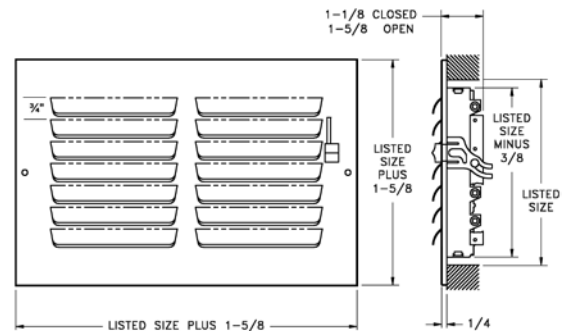

302 Available Sizes (in.)				
HT	WIDTH			
	8	10	12	14
4	X			
6		X	X	X
8	X	X	X	X

Sidewall Registers & Grilles

A302 Register

- Aluminum one-piece stamped-face curved-blade construction
- For sidewall or ceiling application
- Two-way deflection
- Two-way air pattern
- Galvanized multi-shutter valve
- Listed heights 10" and larger require double valves
- Bright White enamel finish

A302 Available Sizes (in.)		
HT	WIDTH	
		10
6	X	X
8		X
10	X	

303 Register

- All-steel one-piece stamped-face curved-blade construction
- Three-way deflection
- Three-way air pattern
- For sidewall or ceiling application
- Multi-shutter valve
- Listed heights 10" and larger require double valves
- Bright White enamel finish

303 Available Sizes (in.)						
HT	WIDTH					
		6	8	10	12	14
4		X	X		X	
6	X	X	X	X	X	X
8		X	X	X	X	
10			X			
12				X		

A303 Register

- Aluminum one-piece stamped-face curved-blade construction
- For sidewall or ceiling application
- Three-way deflection
- Three-way air pattern
- Galvanized multi-shutter valve
- Listed heights 10" and larger require double valves
- Bright White enamel finish

A303 Available Sizes (in.)				
HT	WIDTH			
		6	8	10
4		X		
6	X		X	X
8		X	X	X
10			X	
12				X