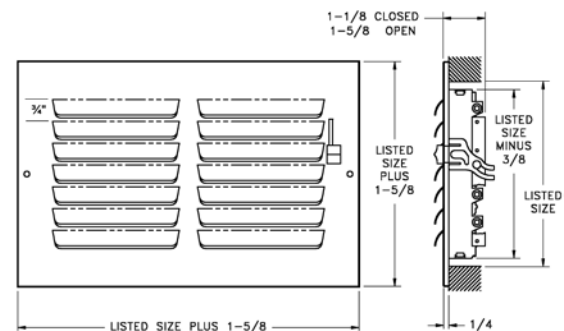

302 Register

- All-steel one-piece stamped-face curved-blade construction
- Two-way deflection
- Two-way air pattern
- For sidewall or ceiling application
- Multi-shutter valve
- Listed heights 10" and larger require double valves
- Bright White enamel finish

302 Available Sizes (in.)				
HT	WIDTH			
	8	10	12	14
4	X			
6		X	X	X
8	X	X	X	X