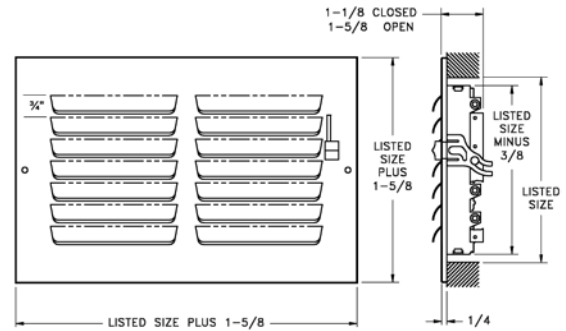

302 Available Sizes (in.)				
HT	WIDTH			
	8	10	12	14
4	X			
6		X	X	X
8	X	X	X	X

Sidewall Registers & Grilles

A302 Register

- Aluminum one-piece stamped-face curved-blade construction
- For sidewall or ceiling application
- Two-way deflection
- Two-way air pattern
- Galvanized multi-shutter valve
- Listed heights 10" and larger require double valves
- Bright White enamel finish

A302 Available Sizes (in.)		
HT	WIDTH	
		10
6	X	X
8		X
10	X	

303 Register

- All-steel one-piece stamped-face curved-blade construction
- Three-way deflection
- Three-way air pattern
- For sidewall or ceiling application
- Multi-shutter valve
- Listed heights 10" and larger require double valves
- Bright White enamel finish

303 Available Sizes (in.)						
HT	WIDTH					
		6	8	10	12	14
4		X	X		X	
6	X	X	X	X	X	X
8		X	X	X	X	
10			X			
12				X		

A303 Register

- Aluminum one-piece stamped-face curved-blade construction
- For sidewall or ceiling application
- Three-way deflection
- Three-way air pattern
- Galvanized multi-shutter valve
- Listed heights 10" and larger require double valves
- Bright White enamel finish

A303 Available Sizes (in.)				
HT	WIDTH			
		6	8	10
4		X		
6	X		X	X
8		X	X	X
10			X	
12				X