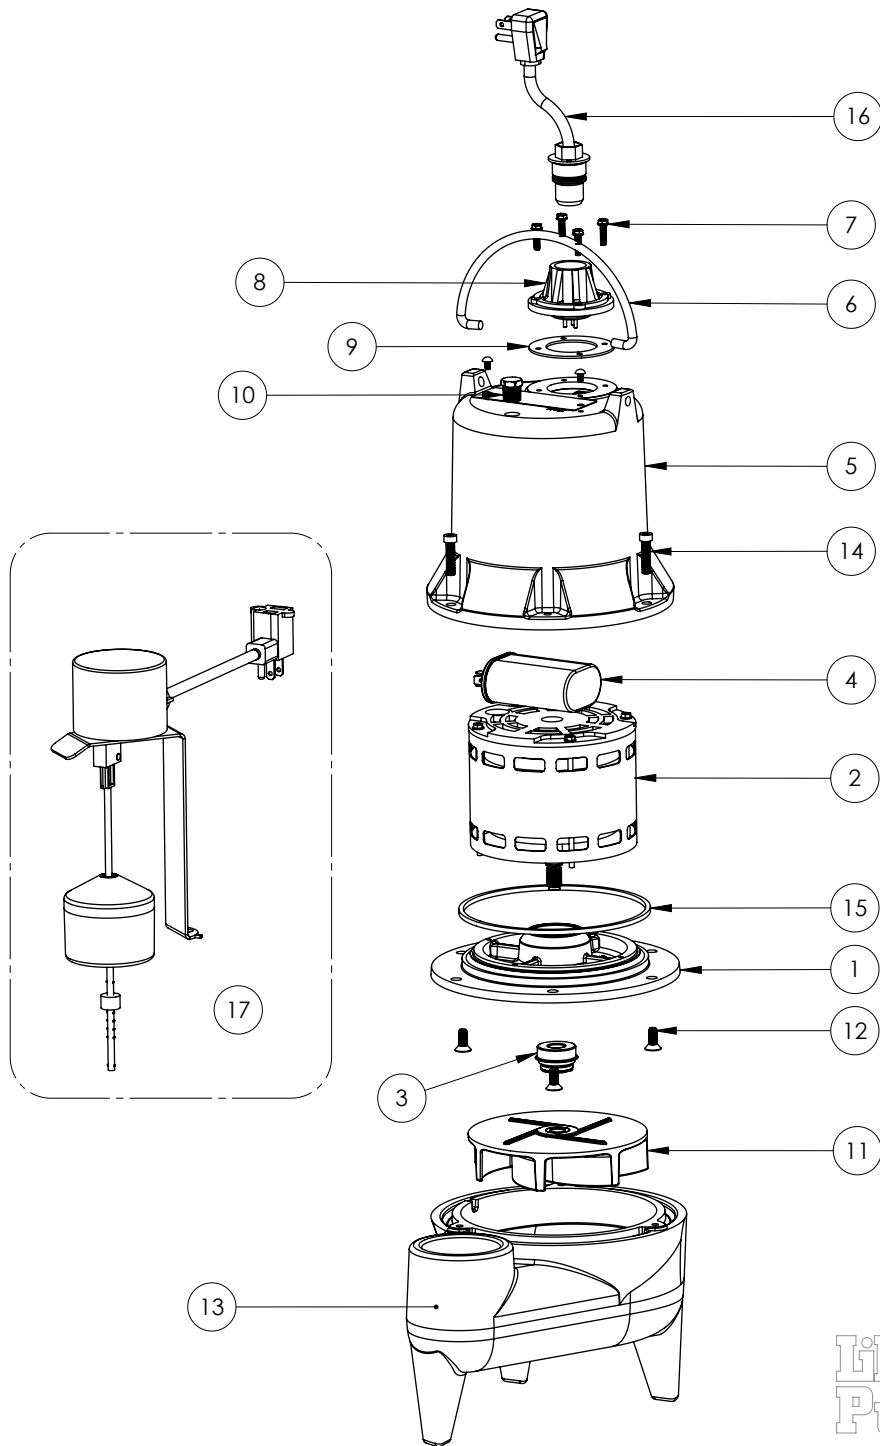

LE41AV

# LE41AV (B41)

Liberty  
Pumps®

**LE41AV****LE41AV (B41)**

#	PART #	DESCRIPTION	QTY	Note
1	509200R	MOTOR SUPPORT PLATE	1	
2	51972A0	MOTOR 1/2HP WITH BALL BEARING	1	[1]
3	50980A0	1/2 INCH UNITIZED SEAL	1	[1]
4	51930E0	CAPACITOR	1	
5	545000R	MOTOR COVER	1	
6	K001095	STAINLESS STEEL HANDLE	1	
7	8064000	#8-32 x 5/8 HEX WASHER HEAD SCREW	4	
8	5014000	CORD PLATE	1	
9	5060000	CORD PLATE GASKET	1	
10	50710A0	PIPE PLUG, 1/4" HEX HD BRASS NPTF	1	
11	K001163	IMPELLER	1	
12	8018000	1/4-20 x 5/8 SLOTTED FLAT HEAD BOLT	3	
13	545200R	VOLUTE	1	
14	8091000	1/4-20 x 1 HEX SOCKET HEAD BOLT	3	
15	5066000	SEALRING, MOTOR COVER, #254S	1	[1]
16	K001010	POWER CORD, 115V, 10 FOOT CORD	1	
17	K001542	KIT, VMII, SJE 10' CORD, LE	1	