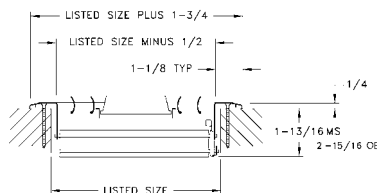

A611MS/A611OB Register

- Aluminum face/fin construction
- For sidewall or ceiling application
- One-way deflection
- One-way air pattern
- Adjustable curved blades increase deflection control
- Galvanized multi-shutter valve or opposed-blade damper
- Bright White finish

A611 Available Sizes (in.)					
HT	WIDTH				
	6	8	10	12	14
4		X	X	X	
6	X		X	X	X
8		X	X	X	X
10			X		
12				X	

A612MS/A612OB Register

- Aluminum face/fin construction
- For sidewall or ceiling application
- Two-way deflection
- Two-way air pattern
- Adjustable curved blades increase deflection control
- Galvanized multi-shutter valve or opposed-blade damper
- Bright White finish

A612 Available Sizes (in.)				
HT	WIDTH			
	8	10	12	14
6		X	X	X
8	X		X	X
10		X		
12			X	

A613MS/A613OB Register

- Aluminum face/fin construction
- For sidewall or ceiling application
- Three-way deflection
- Three-way air pattern
- Adjustable curved blades increase deflection control
- Galvanized multi-shutter valve or opposed-blade damper
- Bright White finish

A613 Available Sizes (in.)					
HT	WIDTH				
	6	8	10	12	14
4		X	X		
6	X		X	X	X
8		X		X	X
10			X		
12				X	
14					X