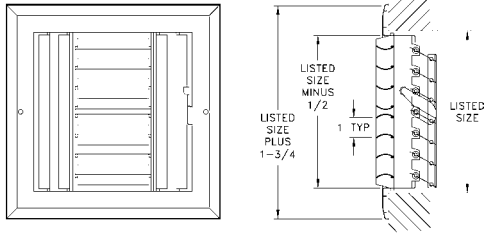

A613 Available Sizes (in.)					
HT	WIDTH				
	6	8	10	12	14
4		X	X		
6	X		X	X	X
8		X		X	X
10			X		
12				X	
14					X

Sidewall Registers & Grilles

A614MS/A614OB Register

- Aluminum face/fin construction
- For sidewall or ceiling application
- Four-way deflection
- Four-way air pattern
- Adjustable curved blades increase deflection control
- Galvanized multi-shutter valve or opposed-blade damper
- Bright White finish

A614 Available Sizes (in.)					
HT	WIDTH				
	6	8	10	12	14
6	X				
8		X			
10			X		
12				X	
14					X

A618MS/A618OB Register

- Aluminum face/fin construction
- Adjustable straight fins provides individual deflection control
- Stamped face margins eliminate mitered corners and rough edges
- Galvanized multi-shutter valve or opposed-blade damper
- Bright White finish