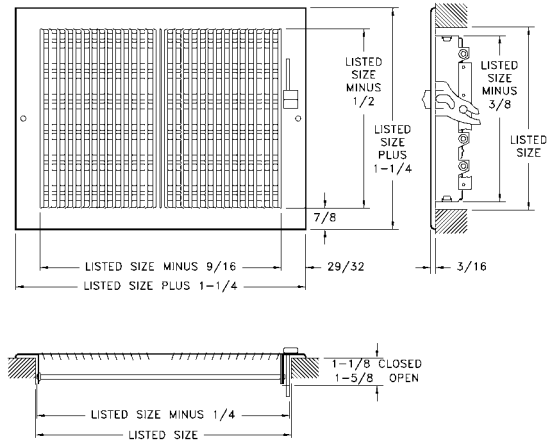

661 Register

- All-steel construction
- Used for ceiling or sidewall installations
- For heating or cooling
- Ideal for shallow duct installations
- Two-way deflection
- 1/3" spaced fins set at 20 degrees
- Galvanized multi-shutter valve
- 1-5/8" depth when fully opened
- Interlocking valve louvers for positive shut-off
- Bright White finish

661 Standard Sizes (in.)										
HT	WIDTH									
	6	8	10	12	14	16	18	20	24	30
4	X	X	X	X	X	X			X	
5		X	X	X	X					
6	X	X	X	X	X	X	X	X	X	X
8		X	X	X	X	X	X	X	X	X
10			X	X						
12				X						

Note: When ordering sidewall products, specify horizontal (width) dimension first.

A661 Register

- Stamped aluminum construction
- Used for ceiling or sidewall installations
- For heating or cooling
- Ideal for shallow duct installations
- Two-way deflection
- 1/3" spaced fins set at 20 degrees
- Galvanized multi-shutter valve
- 1-5/8" depth when fully opened
- Interlocking valve louvers for positive shut-off
- Bright White finish

A661 Available Sizes (in.)				
HT	WIDTH			
	8	10	12	14
4	X	X	X	
6		X	X	X

Contact factory for sizes not listed.