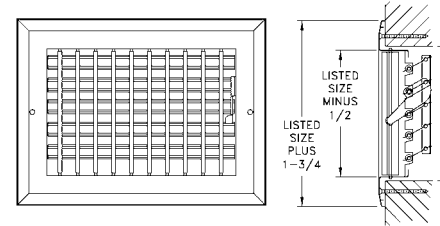

Sidewall Registers & Grilles

A614MS/A614OB Register

- Aluminum face/fin construction
- For sidewall or ceiling application
- Four-way deflection
- Four-way air pattern
- Adjustable curved blades increase deflection control
- Galvanized multi-shutter valve or opposed-blade damper
- Bright White finish

A614 Available Sizes (in.)					
HT	WIDTH				
	6	8	10	12	14
6	X				
8		X			
10			X		
12				X	
14					X

A618MS/A618OB Register

- Aluminum face/fin construction
- Adjustable straight fins provides individual deflection control
- Stamped face margins eliminate mitered corners and rough edges
- Galvanized multi-shutter valve or opposed-blade damper
- Bright White finish

A618 Available Sizes (in.)					
HT	WIDTH				
	6	8	10	12	14
4		X	X	X	X
6	X	X	X	X	X
8		X	X	X	X
10			X		
12				X	
14					X