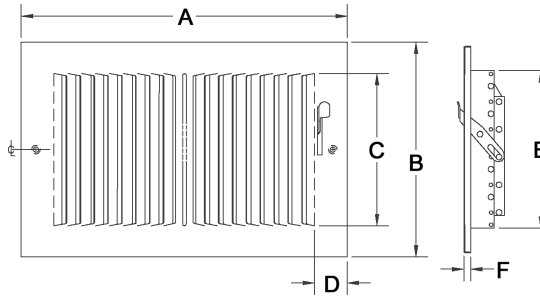

684 Available Sizes (in.)						
HT	WIDTH					
	6	8	10	12	14	16
6	X					
8		X				
10			X			
12				X		
14					X	
16						X

680M Series Register

- All-steel construction with metal handle
- Stamped, straight-blade supply register with multi-louver damper for ceiling or sidewall installation
- Stamped, one-piece face with multi-louver damper for volume control
- Fins spaced on 1/2" centers at 40 degrees
- Available in 1-way, 2-way, 3-way and 4-way airflow patterns
- Bright White finish

681M Available Sizes (in.)							
HT	WIDTH						
	8	10	12	14	16	18	20
4	X						
6		X	X	X	X		X
8			X				

A	B	C	D	E	F
LISTED SIZE PLUS 1-3/4"	LISTED SIZE PLUS 1-3/4"	LISTED SIZE MINUS 5/8"	1-3/16"	LISTED SIZE MINUS 1/4"	5/16"