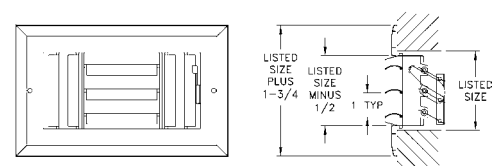

A611MS/A611OB Register

- Aluminum face/fin construction
- For sidewall or ceiling application
- One-way deflection
- One-way air pattern
- Adjustable curved blades increase deflection control
- Galvanized multi-shutter valve or opposed-blade damper
- Bright White finish

A611 Available Sizes (in.)					
HT	WIDTH				
	6	8	10	12	14
4		X	X	X	
6	X		X	X	X
8		X	X	X	X
10			X		
12				X	

A612MS/A612OB Register

- Aluminum face/fin construction
- For sidewall or ceiling application
- Two-way deflection
- Two-way air pattern
- Adjustable curved blades increase deflection control
- Galvanized multi-shutter valve or opposed-blade damper
- Bright White finish

A612 Available Sizes (in.)				
HT	WIDTH			
	8	10	12	14
6		X	X	X
8	X		X	X
10		X		
12			X	

A613MS/A613OB Register

- Aluminum face/fin construction
- For sidewall or ceiling application
- Three-way deflection
- Three-way air pattern
- Adjustable curved blades increase deflection control
- Galvanized multi-shutter valve or opposed-blade damper
- Bright White finish

A613 Available Sizes (in.)					
HT	WIDTH				
	6	8	10	12	14
4		X	X		
6	X		X	X	X
8		X		X	X
10			X		
12				X	
14					X