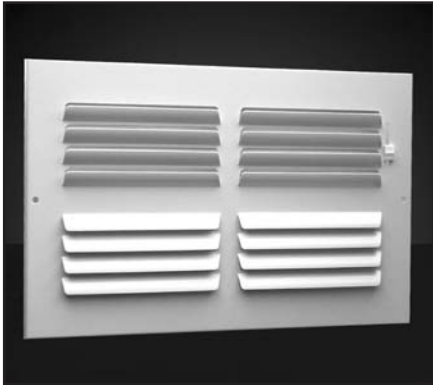

301 Available Sizes (in.)					
HT	WIDTH				
		6	8	10	12
4		X	X	X	X
6	X	X	X	X	X
8		X	X	X	X
10			X		
12				X	

A301 Register

- Aluminum one-piece stamped-face curved-blade construction
- For sidewall or ceiling application
- One-way deflection
- One-way air pattern
- Galvanized multi-shutter valve
- Listed heights 10" and larger require double valves
- Bright White enamel finish

A301 Available Sizes (in.)					
HT	WIDTH				
		6	8	10	12
4		X	X	X	
6	X	X	X	X	X
8		X	X	X	X
10			X		

Sidewall Registers & Grilles

302 Register

- All-steel one-piece stamped-face curved-blade construction
- Two-way deflection
- Two-way air pattern
- For sidewall or ceiling application
- Multi-shutter valve
- Listed heights 10" and larger require double valves
- Bright White enamel finish

302 Available Sizes (in.)				
HT	WIDTH			
		8	10	12
4	X			
6	X	X	X	X
8	X	X	X	X

A302 Register

- Aluminum one-piece stamped-face curved-blade construction
- For sidewall or ceiling application
- Two-way deflection
- Two-way air pattern
- Galvanized multi-shutter valve
- Listed heights 10" and larger require double valves
- Bright White enamel finish

A302 Available Sizes (in.)		
HT	WIDTH	
		10
6	X	X
8		X
10	X	

303 Register

- All-steel one-piece stamped-face curved-blade construction
- Three-way deflection
- Three-way air pattern
- For sidewall or ceiling application
- Multi-shutter valve
- Listed heights 10" and larger require double valves
- Bright White enamel finish