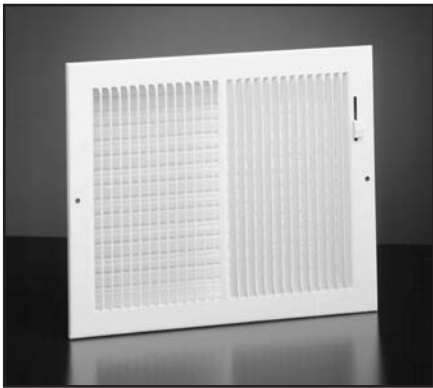

Available with fusible link option, limited sizes (not UL-listed or fire-rated)

661 Register

- All-steel construction
- Used for ceiling or sidewall installations
- For heating or cooling
- Ideal for shallow duct installations
- Two-way deflection
- 1/3" spaced fins set at 20 degrees
- Galvanized multi-shutter valve
- 1-5/8" depth when fully opened
- Interlocking valve louvers for positive shut-off
- Bright White finish

661 Standard Sizes (in.)										
HT	WIDTH									
	6	8	10	12	14	16	18	20	24	30
4	X	X	X	X	X	X			X	
5		X	X	X	X					
6	X	X	X	X	X	X	X	X	X	X
8		X	X	X	X	X	X	X	X	X
10			X	X						
12				X						

Note: When ordering sidewall products, specify horizontal (width) dimension first.