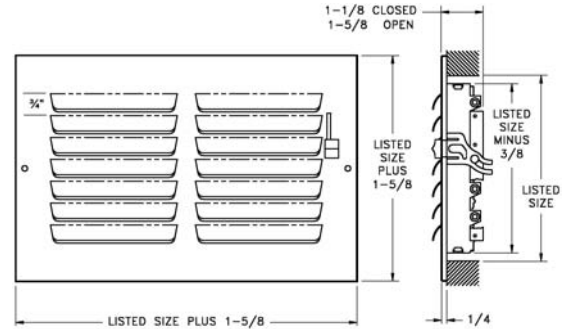

A301 Available Sizes (in.)					
HT	WIDTH				
		6	8	10	12
4		X	X	X	
6	X	X	X	X	X
8		X	X	X	X
10			X		

Sidewall Registers & Grilles

302 Register

- All-steel one-piece stamped-face curved-blade construction
- Two-way deflection
- Two-way air pattern
- For sidewall or ceiling application
- Multi-shutter valve
- Listed heights 10" and larger require double valves
- Bright White enamel finish

302 Available Sizes (in.)				
HT	WIDTH			
		8	10	12
4	X			
6	X	X	X	X
8	X	X	X	X

A302 Register

- Aluminum one-piece stamped-face curved-blade construction
- For sidewall or ceiling application
- Two-way deflection
- Two-way air pattern
- Galvanized multi-shutter valve
- Listed heights 10" and larger require double valves
- Bright White enamel finish

A302 Available Sizes (in.)		
HT	WIDTH	
		10
6	X	X
8		X
10	X	

303 Register

- All-steel one-piece stamped-face curved-blade construction
- Three-way deflection
- Three-way air pattern
- For sidewall or ceiling application
- Multi-shutter valve
- Listed heights 10" and larger require double valves
- Bright White enamel finish