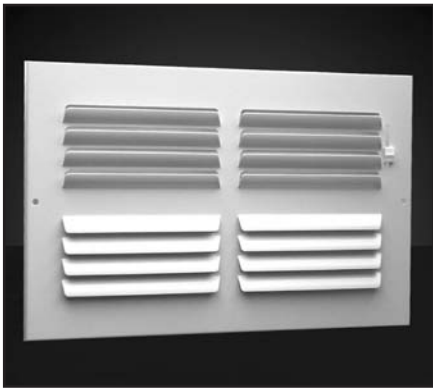

Model 3 Sidewall Stud Frame

- All-steel construction
- Extension arms fasten directly to studs
- Provides solid foundation for register and stackhead
- Permits good plaster base right up to frame

Model 3 Available Sizes (in.)					
HT	WIDTH				
		10	12	14	24
4		X			
6	X	X	X	X	X

301 Register

- All-steel one-piece stamped-face curved-blade construction
- One-way deflection
- One-way air pattern
- For sidewall or ceiling application
- Multi-shutter valve
- Listed heights 10" and larger require double valves
- Bright White enamel finish

301 Available Sizes (in.)					
HT	WIDTH				
		6	8	10	12
4		X	X	X	X
6	X	X	X	X	X
8		X	X	X	X
10			X		
12				X	

A301 Register

- Aluminum one-piece stamped-face curved-blade construction
- For sidewall or ceiling application
- One-way deflection
- One-way air pattern
- Galvanized multi-shutter valve
- Listed heights 10" and larger require double valves
- Bright White enamel finish

A301 Available Sizes (in.)					
HT	WIDTH				
		6	8	10	12
4		X	X	X	
6	X	X	X	X	X
8		X	X	X	X
10			X		

Sidewall Registers & Grilles

302 Register

- All-steel one-piece stamped-face curved-blade construction
- Two-way deflection
- Two-way air pattern
- For sidewall or ceiling application
- Multi-shutter valve
- Listed heights 10" and larger require double valves
- Bright White enamel finish