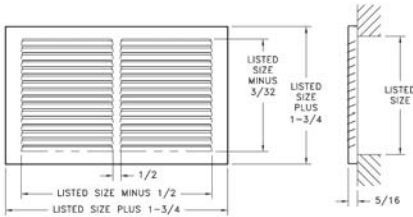

673 Return Air Filter Grille

- All-steel construction
- 1/2" spaced fins set at 40 degrees
- Effectively conceals filter
- Use standard 1" thick disposable filters (not included)
- Removable face for easy installation and cleaning
- Equipped with adjustable filter retainers
- Bright White finish

		673 Standard Sizes (in.)											
		WIDTH											
HT	10	12	14	16	18	20	24	25	30	32	36	40	
	6	X		X				X		X			
8			X			X			X				
10	X					X	X		X				
12		X			X	X	X		X		X		
14			X			X	X	X	X		X		
16			X	X		X	X	X	X		X		
18		X			X	X	X		X				
20	X	X	X	X	X	X	X	X	X			X	
24		X	X	X	X	X	X		X		X		
25			X	X		X		X		X			
30		X	X	X		X	X	X	X				
32				X		X		X					
36		X		X		X	X						
40						X							

Contact factory for sizes not listed.