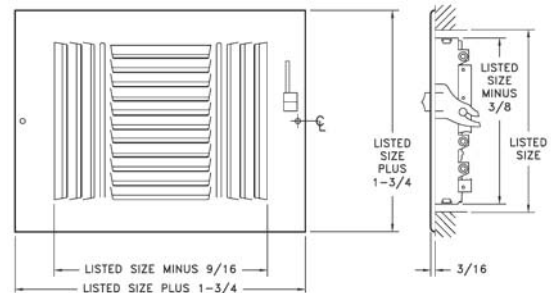

683 Register

- All-steel construction
- Used for ceiling or sidewall installations
- Ideal for shallow duct installations
- Three-way deflection
- 1/2" spaced fins set at 40 degrees
- Multi-shutter valve
- 1-5/8" depth when fully opened
- Interlocking valve louvers for positive shut-off
- Bright White finish

683 Available Sizes (in.)						
HT	WIDTH					
	6	8	10	12	14	16
4		X	X	X	X	
6	X	X	X	X	X	X
8		X	X	X	X	X
10			X			
12				X		
14					X	
16						X