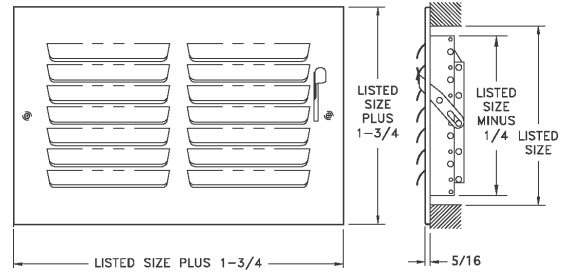

A303 Available Sizes (in.)					
HT	WIDTH				
		6	8	10	12
4		X			
6	X		X	X	X
8		X	X	X	
10			X		
12				X	

304 Register

- All-steel one-piece stamped-face curved-blade construction
- Four-way deflection
- Four-way air pattern
- For sidewall or ceiling application
- Multi-shutter valve
- Listed heights 10" and larger require double valves
- Bright White enamel finish

304 Available Sizes (in.)					
HT	WIDTH				
		6	8	10	12
6	X				
8		X			
10			X		
12				X	
14					X

A304 Register

- Aluminum one-piece stamped-face curved-blade construction
- For sidewall or ceiling application
- Four-way deflection
- Four-way air pattern
- Galvanized multi-shutter valve
- Listed heights 10" and larger require double valves
- Bright White enamel finish

A304 Available Sizes (in.)				
HT	WIDTH			
		6	8	10
6	X			
8		X		
10			X	
12				X

300M Series Register

- All-steel construction with metal handle
- Stamped curved-blade supply register with multi-louver damper for ceiling or sidewall installation
- Stamped, one-piece face with multi-louver damper for volume control
- Available in 1-way, 2-way, 3-way and 4-way airflow patterns
- Bright White finish