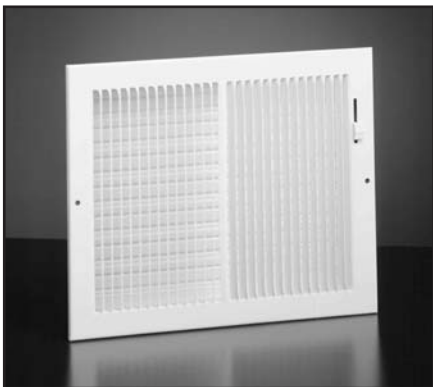

A661 Register

- Stamped aluminum construction
- Used for ceiling or sidewall installations
- For heating or cooling
- Ideal for shallow duct installations
- Two-way deflection
- 1/3" spaced fins set at 20 degrees
- Galvanized multi-shutter valve
- 1-5/8" depth when fully opened
- Interlocking valve louvers for positive shut-off
- Bright White finish

A661 Available Sizes (in.)				
HT	WIDTH			
	8	10	12	14
4	X	X	X	
6		X	X	X

Contact factory for sizes not listed.