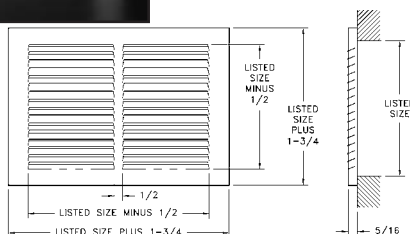

Contact factory for sizes not listed.

Note: When ordering, specify horizontal dimension first.