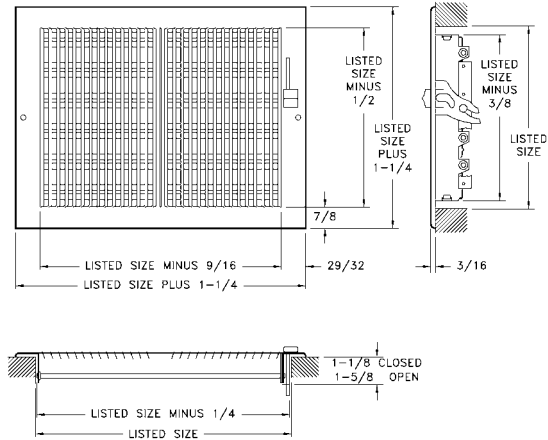

Model 3 Sidewall Stud Frame

- All-steel construction
- Extension arms fasten directly to studs
- Provides solid foundation for register and stackhead
- Permits good plaster base right up to frame

Model 3 Available Sizes (in.)					
HT	WIDTH				
		10	12	14	24
4		X			
6	X	X	X	X	X

Note: When ordering, specify horizontal dimension first.

659 Standard Sizes (in.)										
HT	WIDTH									
	10	12	14	16	18	20	24	25	30	36
6		X	X				X		X	
8							X		X	
10	X					X	X		X	
12		X			X	X	X		X	
14			X			X	X	X	X	X
16				X		X	X	X	X	
18					X		X		X	
20	X	X	X	X		X	X	X	X	
24		X	X		X	X	X		X	
25			X	X		X		X		
30			X	X		X	X		X	
36							X			

661 Standard Sizes (in.)										
HT	WIDTH									
	6	8	10	12	14	16	18	20	24	30
4	X	X	X	X	X	X			X	
5		X	X	X	X					
6	X	X	X	X	X	X	X	X	X	X
8		X	X	X	X	X	X	X	X	X
10			X	X						
12				X						

Note: When ordering sidewall products, specify horizontal (width) dimension first.