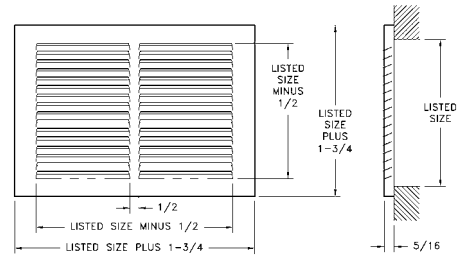

A650 Available Sizes (in.)					
HT	WIDTH				
	6	10	12	14	18
6	X		X		
8				X	
10		X			
12			X		X
14				X	

651 Register

- All-steel construction
- 1/3" spaced fins set at 20 degrees
- Volume-control damper
- Bright White finish