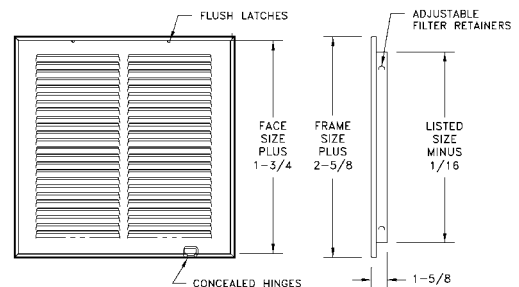

659 Return Air Filter Grille

- All-steel construction
- 1/3" spaced fins set at 20 degrees
- Effectively conceals filter
- Use standard 1" thick disposable filters (not included)
- Removable face for easy installation and cleaning
- Equipped with adjustable filter retainers
- Bright White finish
- Some sizes are available factory installed filters (Model 659FIL). Contact factory for details.

Note: When ordering, specify horizontal dimension first.

659 Standard Sizes (in.)										
HT	WIDTH									
	10	12	14	16	18	20	24	25	30	36
6		X	X				X		X	
8							X		X	
10	X					X	X		X	
12		X			X	X	X		X	
14			X			X	X	X	X	X
16				X		X	X	X	X	
18					X		X		X	
20	X	X	X	X		X	X	X	X	
24		X	X		X	X	X		X	
25			X	X		X		X		
30			X	X		X	X		X	
36							X			

Contact factory for sizes not listed.