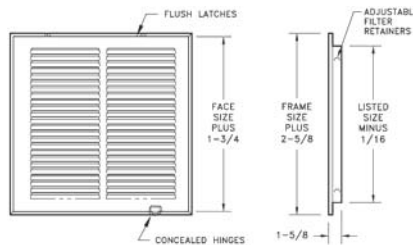

- Some sizes are available factory installed filters (Model 659FIL). Contact factory for details.