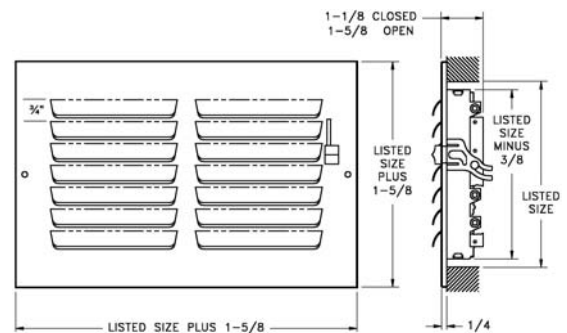

A301 Register

- Aluminum one-piece stamped-face curved-blade construction
- For sidewall or ceiling application
- One-way deflection
- One-way air pattern
- Galvanized multi-shutter valve
- Listed heights 10" and larger require double valves
- Bright White enamel finish

A301 Available Sizes (in.)						
HT	WIDTH					
		6	8	10	12	14
4		X	X	X		
6	X	X	X	X	X	
8		X	X	X	X	
10			X