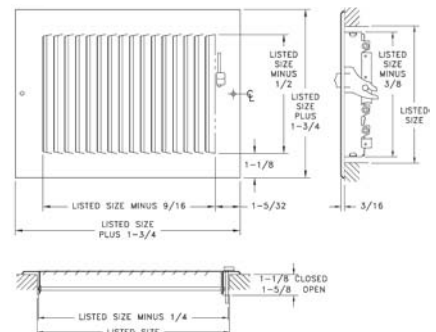

		673 Standard Sizes (in.)										
		WIDTH										
HT	10	12	14	16	18	20	24	25	30	32	36	40
	6	X		X				X		X		
8			X			X			X			
10	X					X	X		X			
12		X			X	X	X		X		X	
14			X			X	X	X	X		X	
16			X	X		X	X	X	X		X	
18		X			X	X	X		X			
20	X	X	X	X	X	X	X	X	X			X
24		X	X	X	X	X	X		X		X	
25			X	X		X		X		X		
30		X	X	X		X	X	X	X			
32				X		X		X				
36		X		X		X	X					
40						X						

Contact factory for sizes not listed.

- Some sizes are available factory installed filters (Model 659FIL). Contact factory for details.

681 Register

- All-steel construction
- Used for ceiling or sidewall installations
- Ideal for shallow duct installations
- One-way deflection
- 1/2" spaced fins set at 40 degrees
- Multi-shutter valve
- 1-5/8" depth when fully opened
- Interlocking valve louvers for positive shut-off
- Bright White finish
- Call factory for sizes available in aluminum—Model A681

		681 Available Sizes (in.)						
		WIDTH						
HT	8	10	12	14	16	18	20	
	4	X						
6	X	X	X	X	X	X	X	

Engineering Data on Page 46-47

Available with fusible link option, limited sizes (not UL-listed or fire-rated)