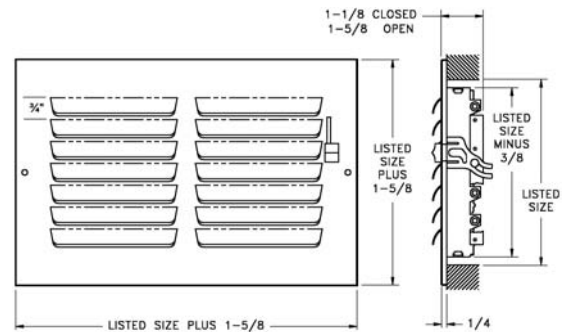

301 Register

- All-steel one-piece stamped-face curved-blade construction
- One-way deflection
- One-way air pattern
- For sidewall or ceiling application
- Multi-shutter valve
- Listed heights 10" and larger require double valves
- Bright White enamel finish

301 Available Sizes (in.)						
HT	WIDTH					
		6	8	10	12	14
4		X	X	X	X	
6	X	X	X	X	X	
8		X	X	X	X	
10			X			
12				X