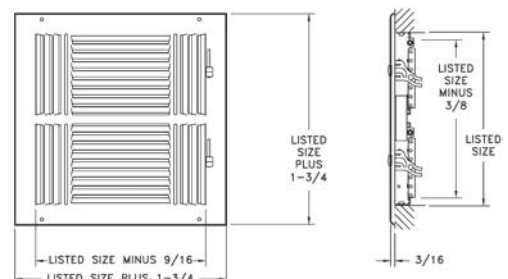

684 Register

- All-steel construction
- Used for ceiling or sidewall installations
- Ideal for shallow duct installations
- Four-way deflection
- 1/2" spaced fins set at 40 degrees
- Multi-shutter valve
- 1-5/8" depth when fully opened
- Interlocking valve louvers for positive shut-off
- Listed heights 10" and larger require double valves
- Bright White finish
- Call factory for sizes available in Aluminum A684

684 Available Sizes (in.)						
HT	WIDTH					
	6	8	10	12	14	16
6	X					
8		X				
10			X			
12				X		
14					X	
16						X