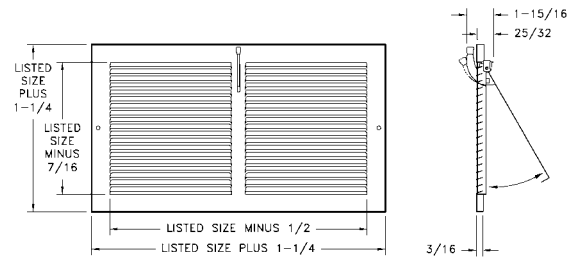

651 Register

- All-steel construction
- 1/3" spaced fins set at 20 degrees
- Volume-control damper
- Bright White finish

651 Available Sizes (in.)				
HT	WIDTH			
	8	10	12	14
4	X	X	X	
6	X	X	X	X